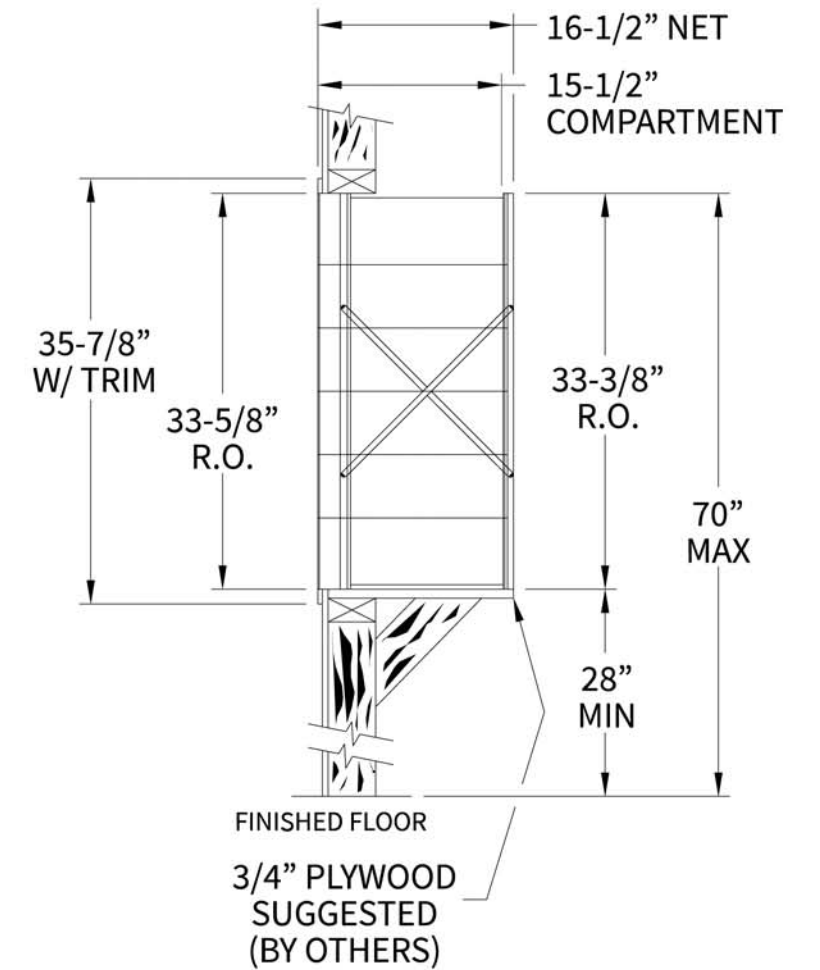

140064 Dimensions

Overall Width w/ Trim: 29-3/4"
(Rough Opening: 27-1/2")

140064

Side View

Configuration Details:

- 1. **Product Type:** 1400 Horizontal
- 2. **Installation:** Front-load, Recessed Mount
- 3. **Finish:** Anodized Aluminum
- 4. **Locks:** Standard Cam Lock, 2 keys
- 5. **Door Id:** tbd
- 6. **Master Door:** tbd

Matching standard snap-on trim included

Models Used:

(1) 140064

DO NOT SCALE OFF DRAWING

Door Sizes Used:

(23) 1400 1x1 Compartment
(1) 1x1 Master

ELEVATION: 140064 | **MAILBOXES:** 23 |

PROJECT NAME: 1400 Series Mailbox | **DRAWN BY:** FLORENCE