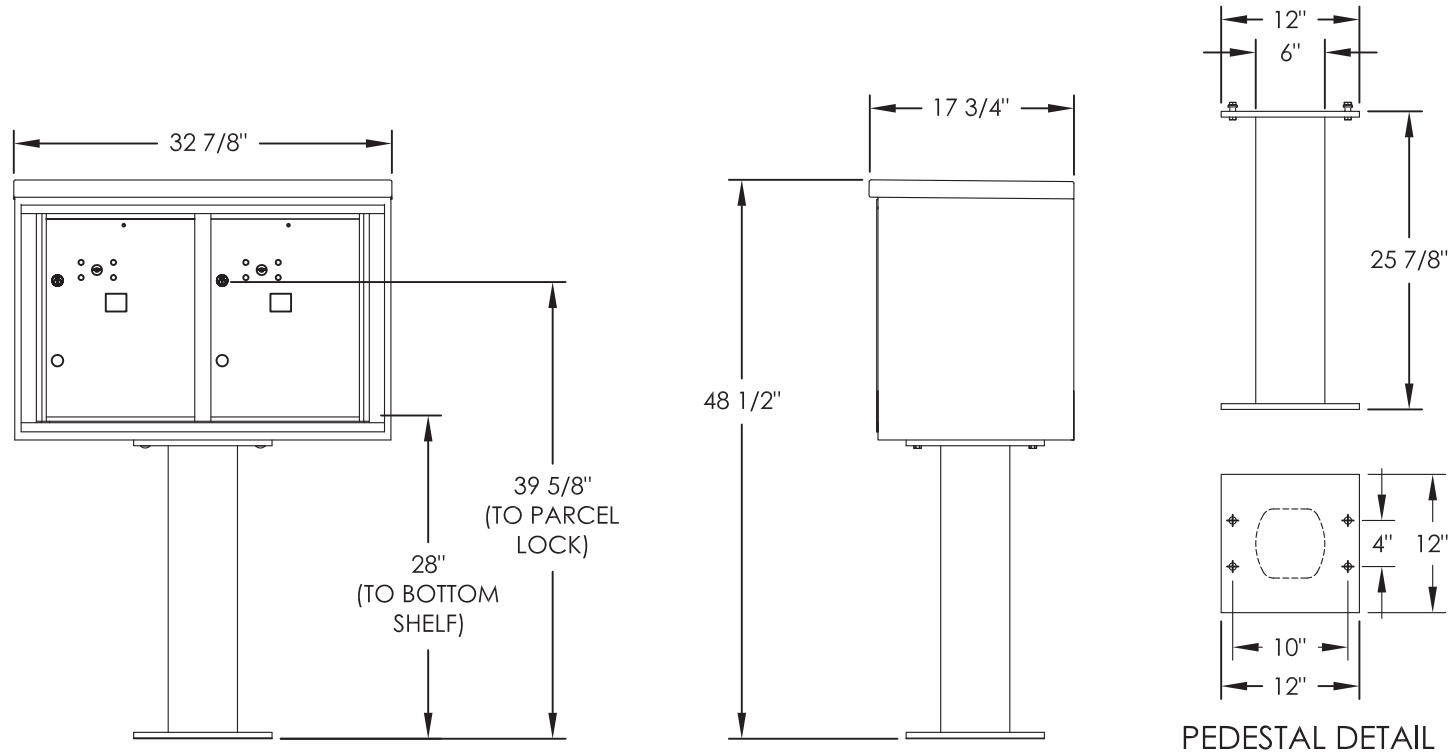

versatile™ 4C Pedestal Mount Mailbox, 4C05D-2P-P

COMPARTMENT CHART

DESCRIPTION	COMPARTMENT	COMPARTMENT SIZE	QTY.
PARCEL	PL5	17" H x 12" W x 15" D	2

NOTES:

1. 4C pedestal units are for private applications only / not USPS Approved.
2. May be installed outside or inside - see foundation specification details within the 4C Installation Manual.

MODEL	4C05D-2P-P	REV	B
SCALE	NONE	LAST REV DATE	5/13/14
DRAWING NUMBER	4C05D-2P-PCS	DRAWN BY	RS