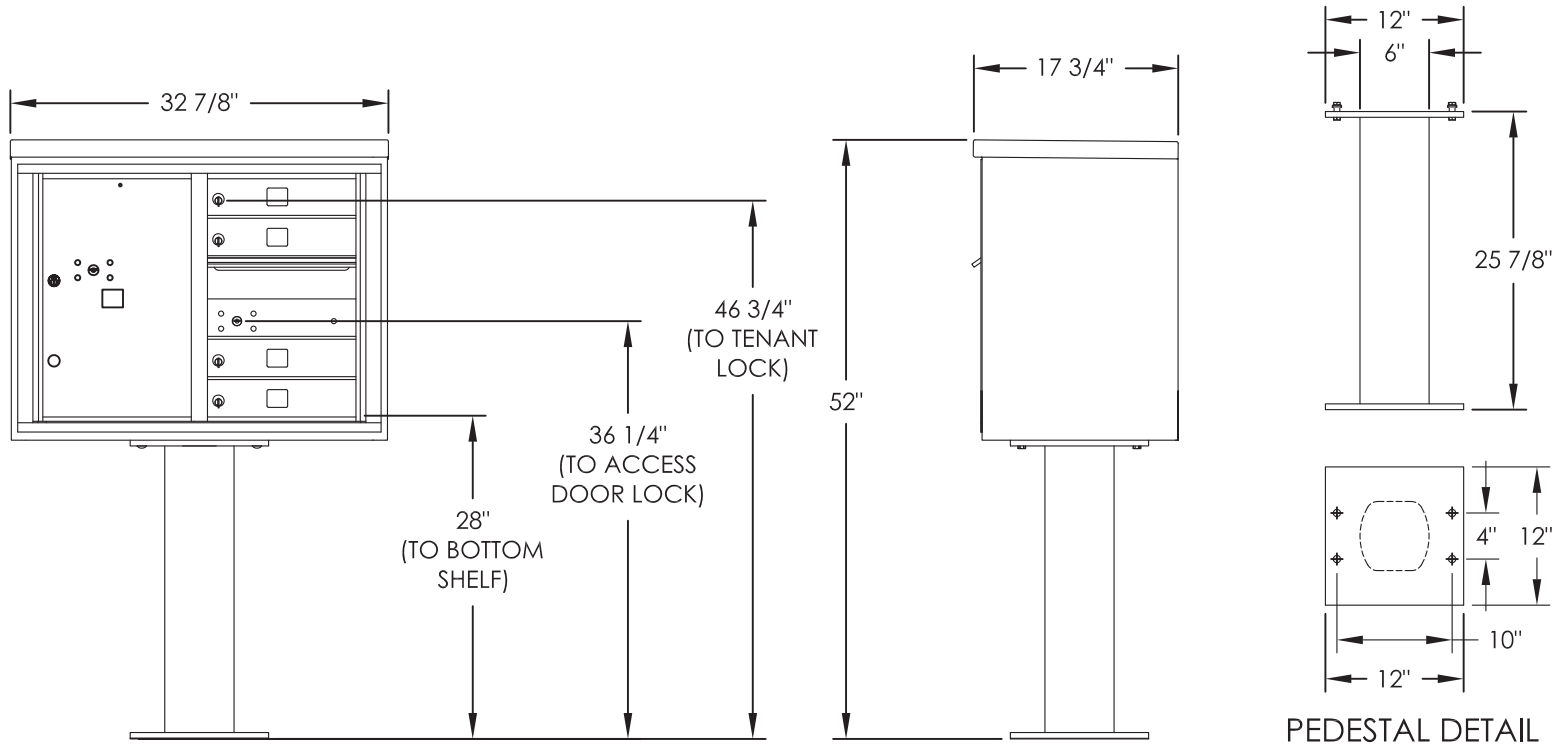

versatile™ 4C Pedestal Mount Mailbox, 4C06D-04-P

PEDESTAL DETAIL

COMPARTMENT CHART

DESCRIPTION	COMPARTMENT	COMPARTMENT SIZE	QTY.
MAILBOX	MB1	3" H x 12" W x 15" D	4
OUTGOING MAIL	OM2	6-1/2" H x 12" W x 15" D	1
PARCEL	PL6	20-1/2" H x 12" W x 15" D	1

NOTES:

1. 4C pedestal units are for private applications only / not USPS Approved.
2. May be installed outside or inside - see foundation specification details within the 4C Installation Manual.

PRODUCT SERIES: VERSATILE™ 4C PEDESTAL MOUNT MAILBOX

MODEL	4C06D-04-P	REV	B
SCALE	NONE	LAST REV DATE	5/14/14
DRAWING NUMBER	4C06D-04-PCS	DRAWN BY	RS