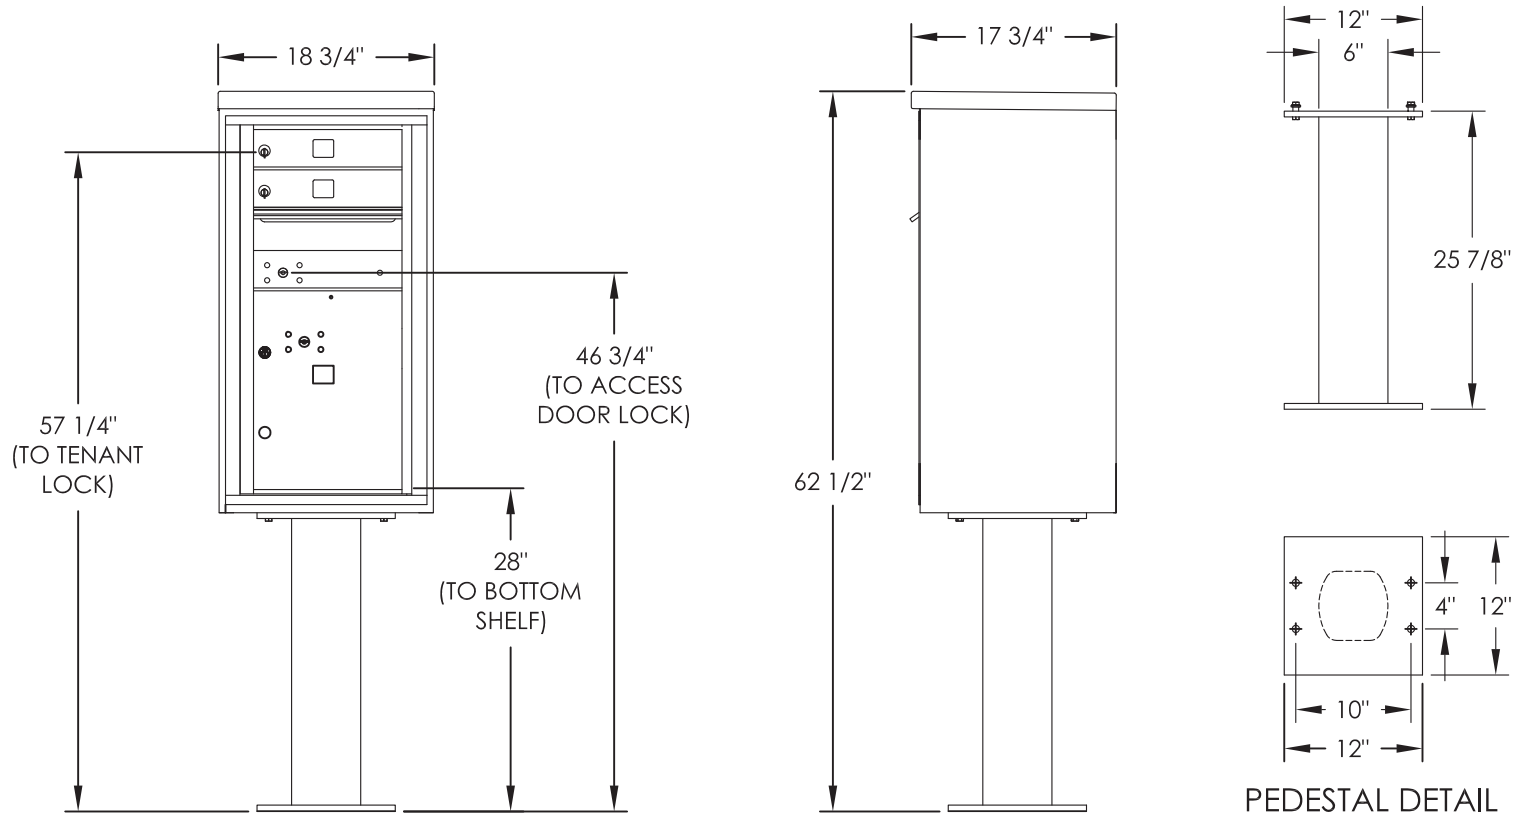

# versatile™ 4C Pedestal Mount Mailbox, 4C09S-02-P

PEDESTAL DETAIL

### COMPARTMENT CHART

DESCRIPTION	COMPARTMENT	COMPARTMENT SIZE	QTY.
MAILBOX	MB1	3" H x 12" W x 15" D	2
OUTGOING MAIL	OM2	6-1/2" H x 12" W x 15" D	1
PARCEL	PL5	17" H x 12" W x 15" D	1

**NOTES:**

1. 4C pedestal units are for private applications only / not USPS Approved.
2. May be installed outside or inside - see foundation specification details within the 4C Installation Manual.

MODEL	4C09S-02-P	REV	B
SCALE	NONE	LAST REV DATE	5/14/2014
DRAWING NUMBER	4C09S-02-PCS	DRAWN BY	SDH