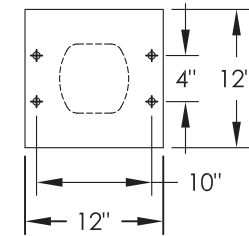

versatile™ 4C Pedestal Mount Mailbox, 4C10D-4P-P

PEDESTAL DETAIL

COMPARTMENT CHART

| DESCRIPTION | COMPARTMENT | COMPARTMENT SIZE | QTY. |
|-------------|-------------|-----------------------|------|
| PARCEL | PL5 | 17" H x 12" W x 15" D | 4 |

| | | | |
|----------------|--------------|---------------|-----------|
| MODEL | 4C10D-4P-P | REV | B |
| SCALE | NONE | LAST REV DATE | 5/12/2014 |
| DRAWING NUMBER | 4C10D-4P-PCS | DRAWN BY | RAK |