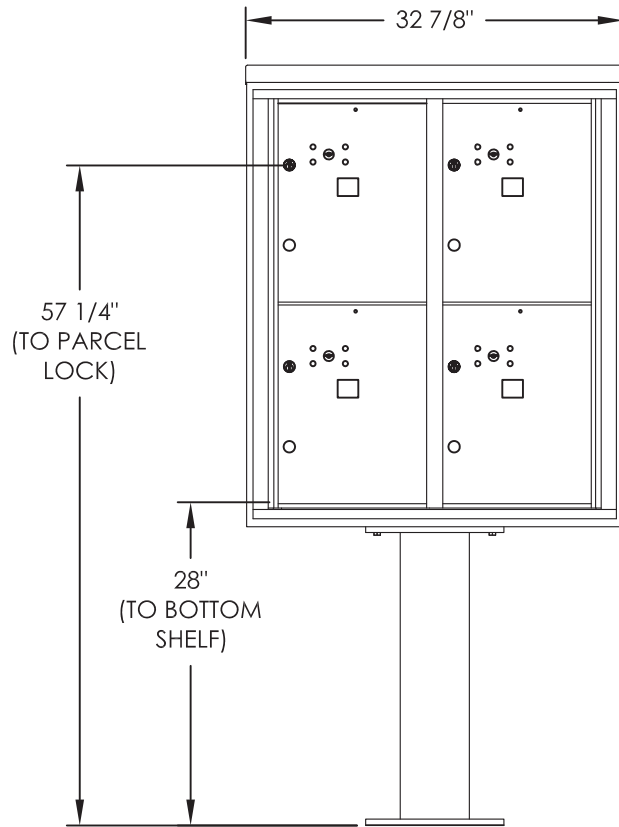

versatile™ 4C Pedestal Mount Mailbox, 4C10D-4P-P

PEDESTAL DETAIL

COMPARTMENT CHART

| DESCRIPTION | COMPARTMENT | COMPARTMENT SIZE | QTY. |
|-------------|-------------|-----------------------|------|
| PARCEL | PL5 | 17" H x 12" W x 15" D | 4 |

NOTES:

1. 4C pedestal units are for private applications only / not USPS Approved.
2. May be installed outside or inside - see foundation specification details within the 4C Installation Manual.

PRODUCT SERIES: VERSATILE™ 4C PEDESTAL MOUNT MAILBOX

| | | | |
|----------------|--------------|---------------|-----------|
| MODEL | 4C10D-4P-P | REV | B |
| SCALE | NONE | LAST REV DATE | 5/12/2014 |
| DRAWING NUMBER | 4C10D-4P-PCS | DRAWN BY | RAK |