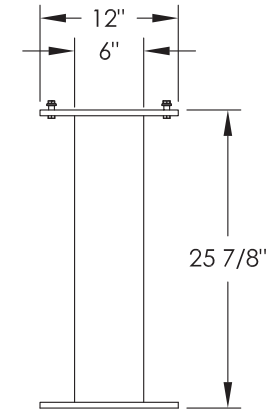

versatile™ 4C Pedestal Mount Mailbox, 4C10D-4P-P

PEDESTAL DETAIL

COMPARTMENT CHART

| DESCRIPTION | COMPARTMENT | COMPARTMENT SIZE | QTY. |
|-------------|-------------|-----------------------|------|
| PARCEL | PL5 | 17" H x 12" W x 15" D | 4 |

| | | | |
|----------------|--------------|---------------|-----------|
| MODEL | 4C10D-4P-P | REV | B |
| SCALE | NONE | LAST REV DATE | 5/12/2014 |
| DRAWING NUMBER | 4C10D-4P-PCS | DRAWN BY | RAK |