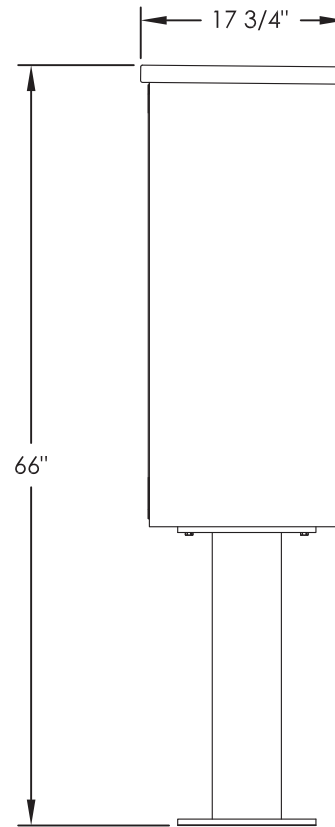

versatile™ 4C Pedestal Mount Mailbox, 4C10D-4P-P

PEDESTAL DETAIL

COMPARTMENT CHART

| DESCRIPTION | COMPARTMENT | COMPARTMENT SIZE | QTY. |
|-------------|-------------|-----------------------|------|
| PARCEL | PL5 | 17" H x 12" W x 15" D | 4 |

| | | | |
|----------------|--------------|---------------|-----------|
| MODEL | 4C10D-4P-P | REV | B |
| SCALE | NONE | LAST REV DATE | 5/12/2014 |
| DRAWING NUMBER | 4C10D-4P-PCS | DRAWN BY | RAK |