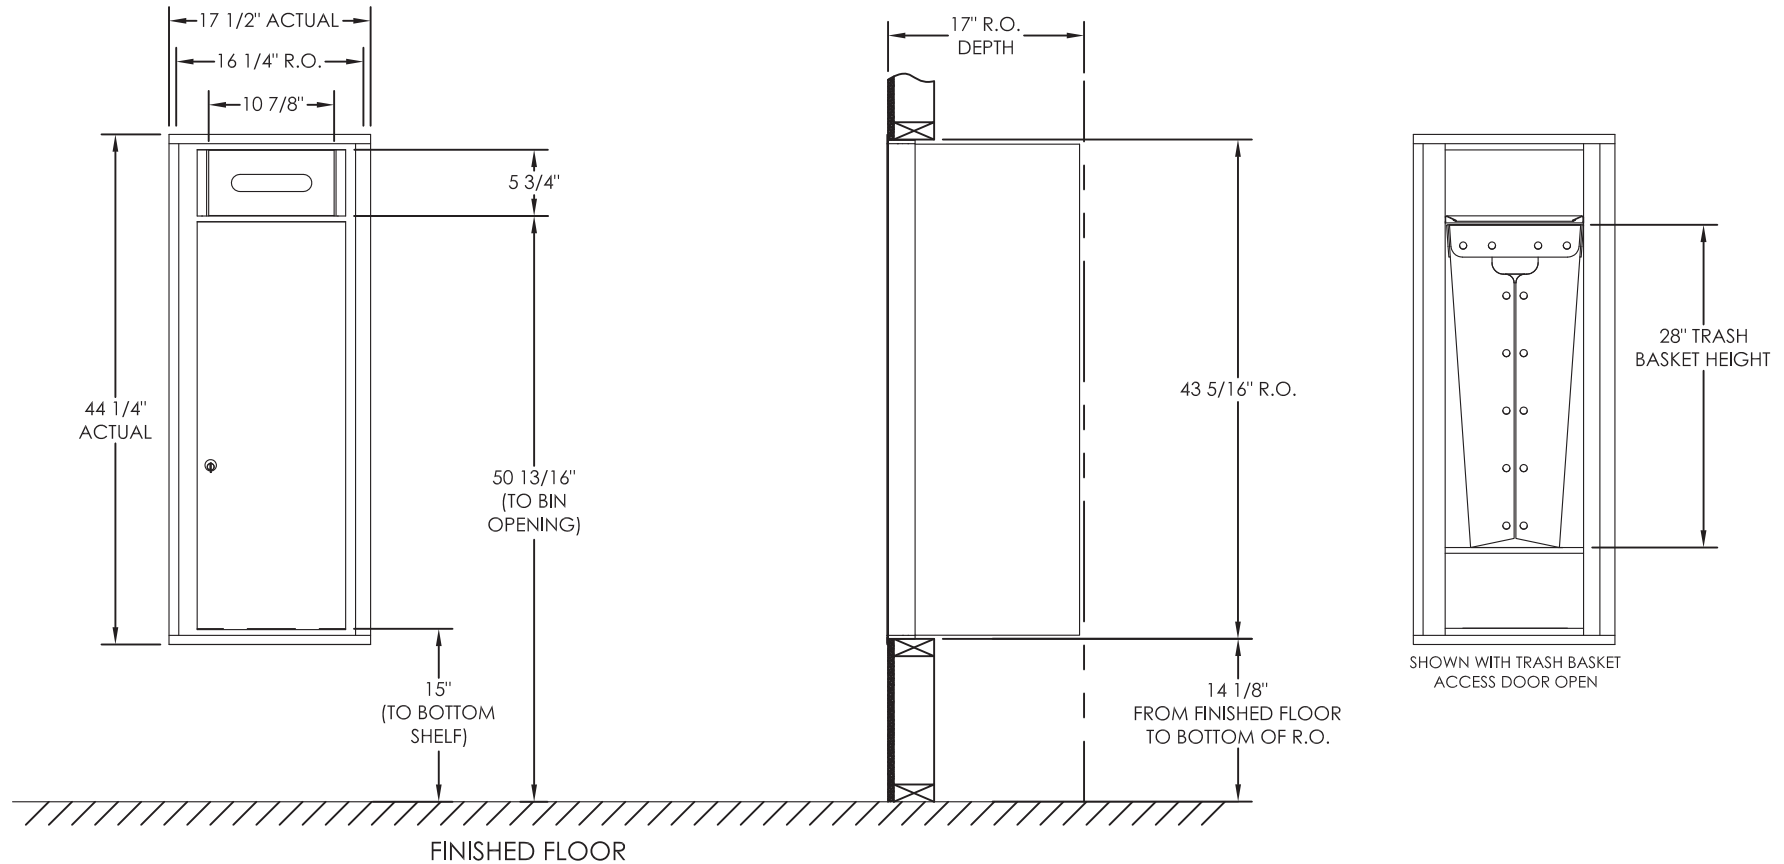

versatile™ 4C Trash/Recycling Bin, 4C12S-BIN

Notes:

1. 4C Trash/Recycling Bins are for private application only / not USPS Approved.
2. Module may be recessed, surface, or pedestal mounted and coordinates with Florence 4C mailbox modules, see installation manual for details.
3. Includes (1) trash/recycling compartment, (1) 15-gallon trash basket made of recycled plastic and customized to compartment (Note: trash bag furnished by others).