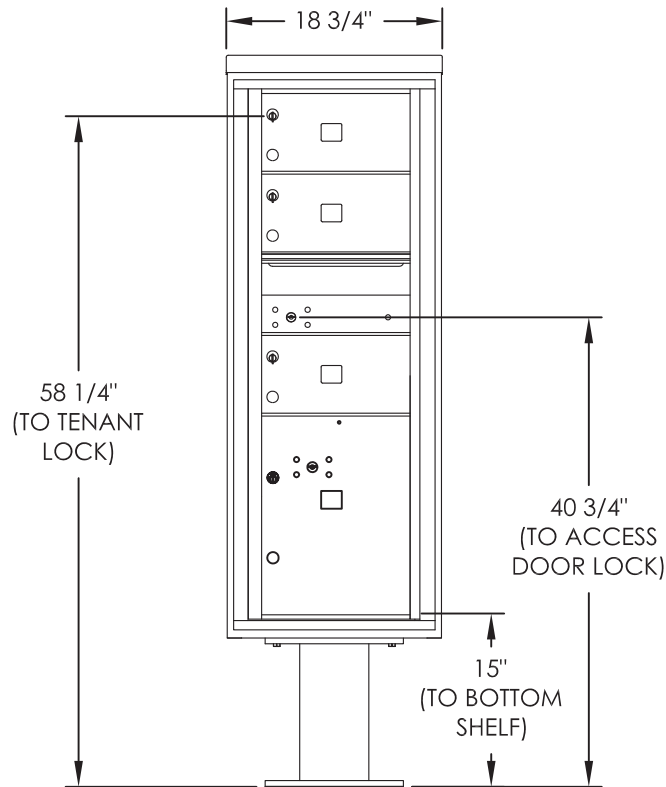

versatile™ 4C Pedestal Mount Mailbox, 4C13S-03-P

PEDESTAL DETAIL

COMPARTMENT CHART

DESCRIPTION	COMPARTMENT	COMPARTMENT SIZE	QTY.
MAILBOX	MB2	6-1/2" H x 12" W x 15" D	3
OUTGOING MAIL	OM2	6-1/2" H x 12" W x 15" D	2
PARCEL	PL5	17" H x 12" W x 15" D	1

NOTES:

1. 4C pedestal units are for private applications only / not USPS Approved.
2. May be installed outside or inside - see foundation specification documents for details.

PRODUCT SERIES: VERSATILE™ 4C PEDESTAL MOUNT MAILBOX

MODEL 4C13S-03-P

REV A

SCALE NONE

LAST REV DATE 5/14/2014

DRAWING NUMBER

4C13S-03-PCS

DRAWN BY

AFD