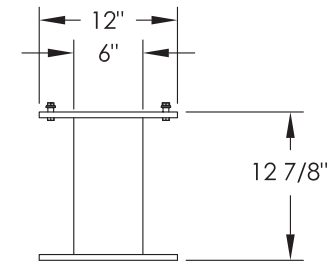

versatile™ 4C Pedestal Mount Mailbox, 4C13S-03-P

PEDESTAL DETAIL

COMPARTMENT CHART

DESCRIPTION	COMPARTMENT	COMPARTMENT SIZE	QTY.
MAILBOX	MB2	6-1/2" H x 12" W x 15" D	3
OUTGOING MAIL	OM2	6-1/2" H x 12" W x 15" D	2
PARCEL	PL5	17" H x 12" W x 15" D	1

MODEL 4C13S-03-P

REV A

SCALE NONE

LAST REV DATE 5/14/2014

DRAWING NUMBER

4C13S-03-PCS

DRAWN BY

AFD