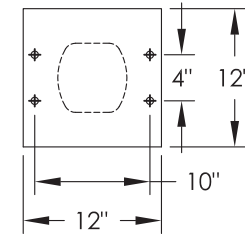

versatile™ 4C Pedestal Mount Mailbox, 4C13S-03-P

PEDESTAL DETAIL

COMPARTMENT CHART

DESCRIPTION	COMPARTMENT	COMPARTMENT SIZE	QTY.
MAILBOX	MB2	6-1/2" H x 12" W x 15" D	3
OUTGOING MAIL	OM2	6-1/2" H x 12" W x 15" D	2
PARCEL	PL5	17" H x 12" W x 15" D	1