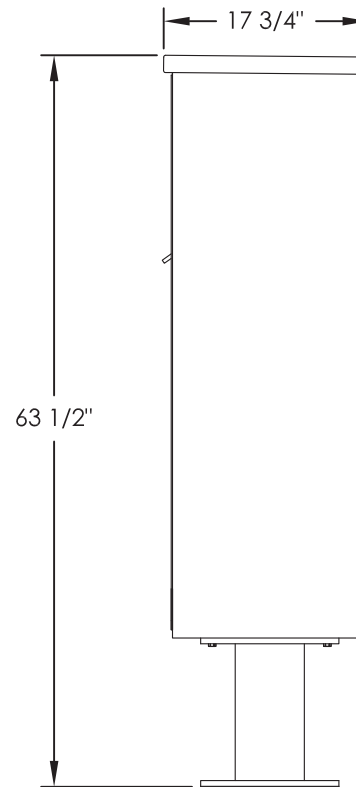

versatile™ 4C Pedestal Mount Mailbox, 4C13S-03-P

PEDESTAL DETAIL

COMPARTMENT CHART

DESCRIPTION	COMPARTMENT	COMPARTMENT SIZE	QTY.
MAILBOX	MB2	6-1/2" H x 12" W x 15" D	3
OUTGOING MAIL	OM2	6-1/2" H x 12" W x 15" D	2
PARCEL	PL5	17" H x 12" W x 15" D	1

NOTES:

1. 4C pedestal units are for private applications only / not USPS Approved.
2. May be installed outside or inside - see foundation specification documents for details.

PRODUCT SERIES: VERSATILE™ 4C PEDESTAL MOUNT MAILBOX

MODEL 4C13S-03-P

REV A

SCALE NONE

LAST REV DATE 5/14/2014

DRAWING NUMBER

4C13S-03-PCS

DRAWN BY

AFD