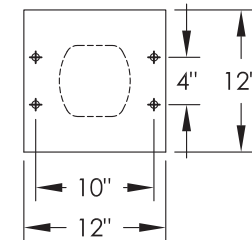

versatile™ 4C Pedestal Mount Mailbox, 4C14S-03-P

PEDESTAL DETAIL

COMPARTMENT CHART

DESCRIPTION	COMPARTMENT	COMPARTMENT SIZE	QTY.
MAILBOX	MB2	6-1/2" H x 12" W x 15" D	3
OUTGOING MAIL	OM2	6-1/2" H x 12" W x 15" D	1
PARCEL	PL6	20-1/2" H x 12" W x 15" D	1

MODEL 4C14S-03-P

REV A

SCALE NONE

LAST REV DATE 5/13/2014

DRAWING NUMBER
4C14S-03-PCS

DRAWN BY
SDH