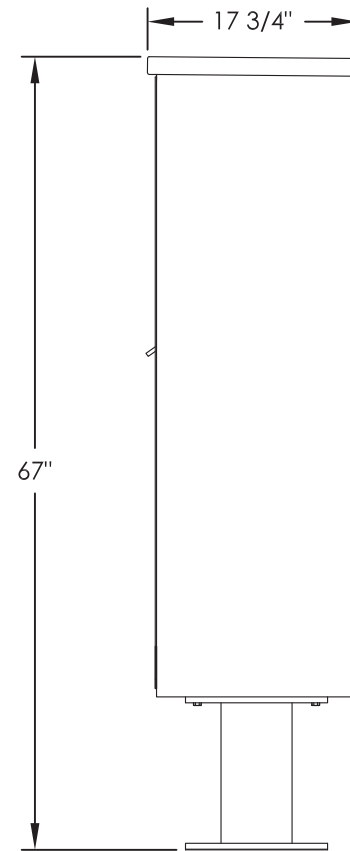

versatile™ 4C Pedestal Mount Mailbox, 4C14S-03-P

PEDESTAL DETAIL

COMPARTMENT CHART

DESCRIPTION	COMPARTMENT	COMPARTMENT SIZE	QTY.
MAILBOX	MB2	6-1/2" H x 12" W x 15" D	3
OUTGOING MAIL	OM2	6-1/2" H x 12" W x 15" D	1
PARCEL	PL6	20-1/2" H x 12" W x 15" D	1

MODEL 4C14S-03-P

REV A

SCALE NONE

LAST REV DATE 5/13/2014

DRAWING NUMBER
4C14S-03-PCS

DRAWN BY
SDH