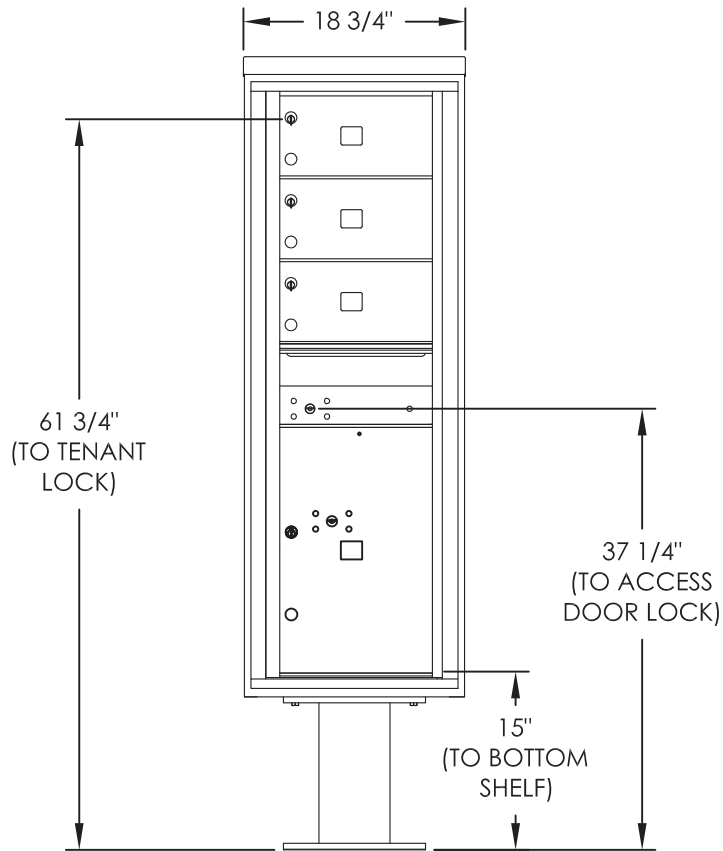

versatile™ 4C Pedestal Mount Mailbox, 4C14S-03-P

PEDESTAL DETAIL

COMPARTMENT CHART

DESCRIPTION	COMPARTMENT	COMPARTMENT SIZE	QTY.
MAILBOX	MB2	6-1/2" H x 12" W x 15" D	3
OUTGOING MAIL	OM2	6-1/2" H x 12" W x 15" D	1
PARCEL	PL6	20-1/2" H x 12" W x 15" D	1

NOTES:

1. 4C pedestal units are for private applications only / not USPS Approved.
2. May be installed outside or inside - see foundation specification details within the 4C Installation Manual.

PRODUCT SERIES: VERSATILE™ 4C PEDESTAL MOUNT MAILBOX

MODEL 4C14S-03-P

REV A

SCALE NONE

LAST REV DATE 5/13/2014

DRAWING NUMBER
4C14S-03-PCS

DRAWN BY
SDH