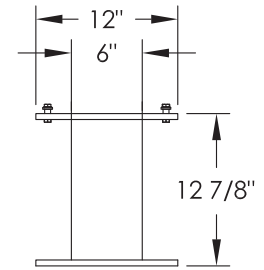

versatile™ 4C Pedestal Mount Mailbox, 4C14S-03-P

PEDESTAL DETAIL

COMPARTMENT CHART

DESCRIPTION	COMPARTMENT	COMPARTMENT SIZE	QTY.
MAILBOX	MB2	6-1/2" H x 12" W x 15" D	3
OUTGOING MAIL	OM2	6-1/2" H x 12" W x 15" D	1
PARCEL	PL6	20-1/2" H x 12" W x 15" D	1

MODEL 4C14S-03-P

REV A

SCALE NONE

LAST REV DATE 5/13/2014

DRAWING NUMBER
4C14S-03-PCS

DRAWN BY
SDH