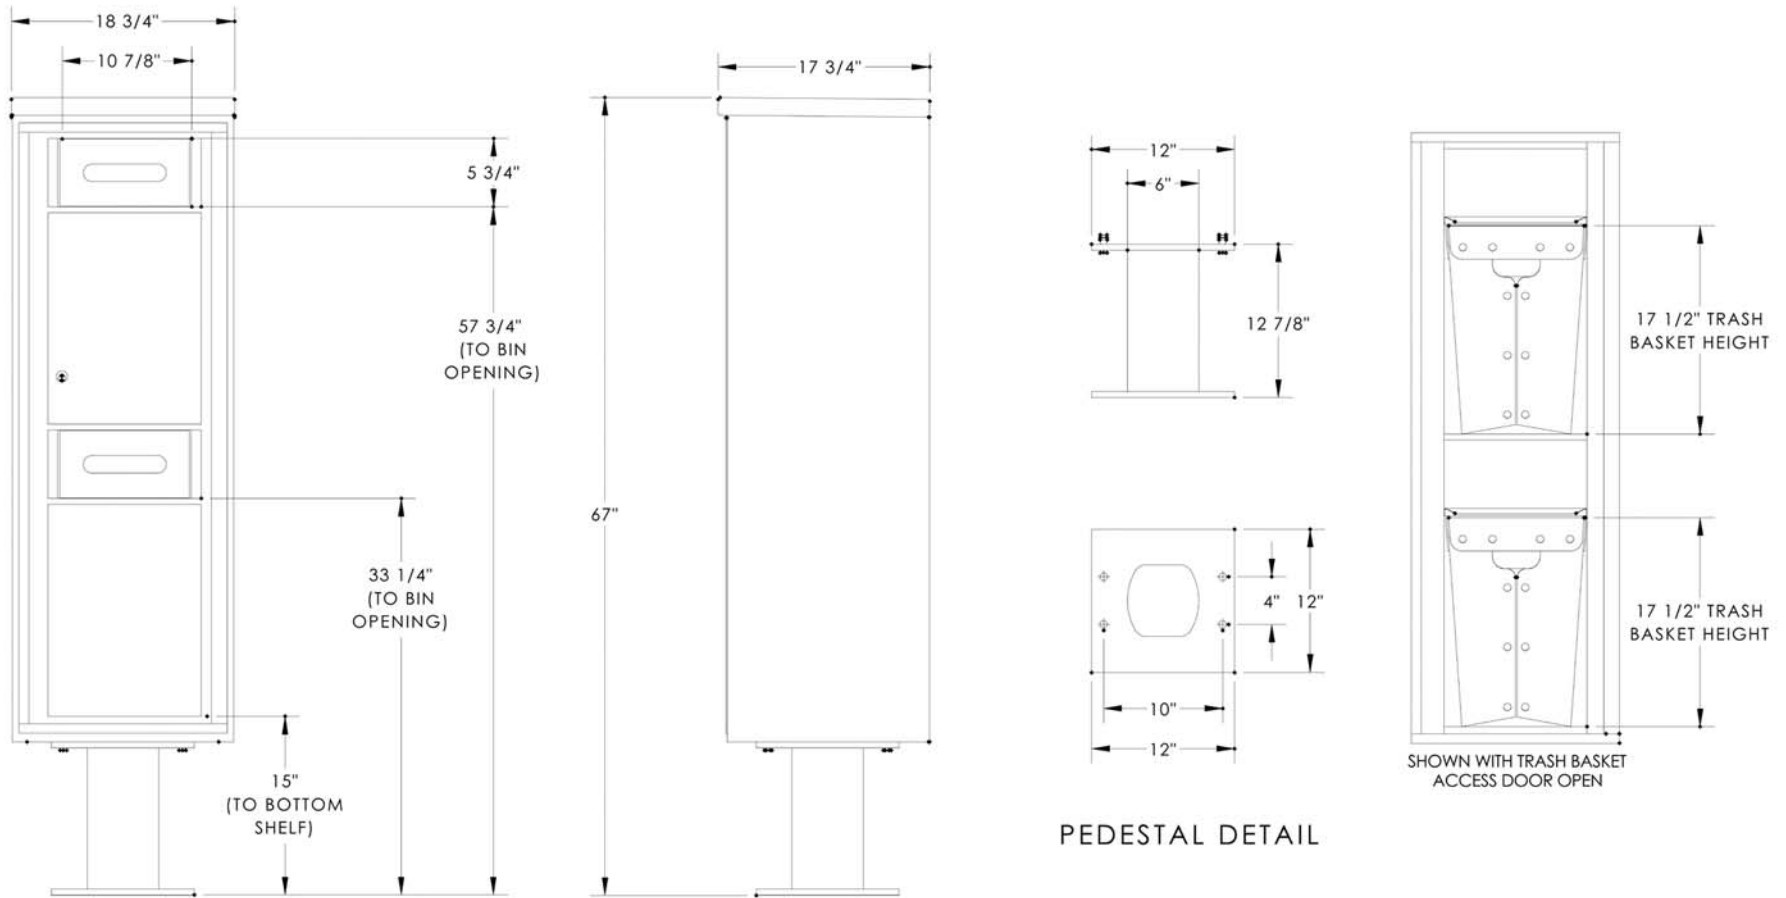

# versatile 4C Pedestal Mount Trash/Recycling Bin, 4C14S-BIN-P

## Notes:

1. 4C Trash/Recycling Bins are for private application only / not USPS Approved.
2. May be installed outside or inside - see foundation specification details within the 4C installation Manual.
3. Includes (2) trash/recycling compartments, (2) 10-gallon trash baskets made of recycled plastic and customized to compartments (Note: trash bag furnished by others).

MODEL	4C14S-BIN-P	REV	B
SCALE	NONE	LAST REV DATE	6/17/14
DRAWING NUMBER	4C14S-BIN-PCS	DRAWN BY	AFD