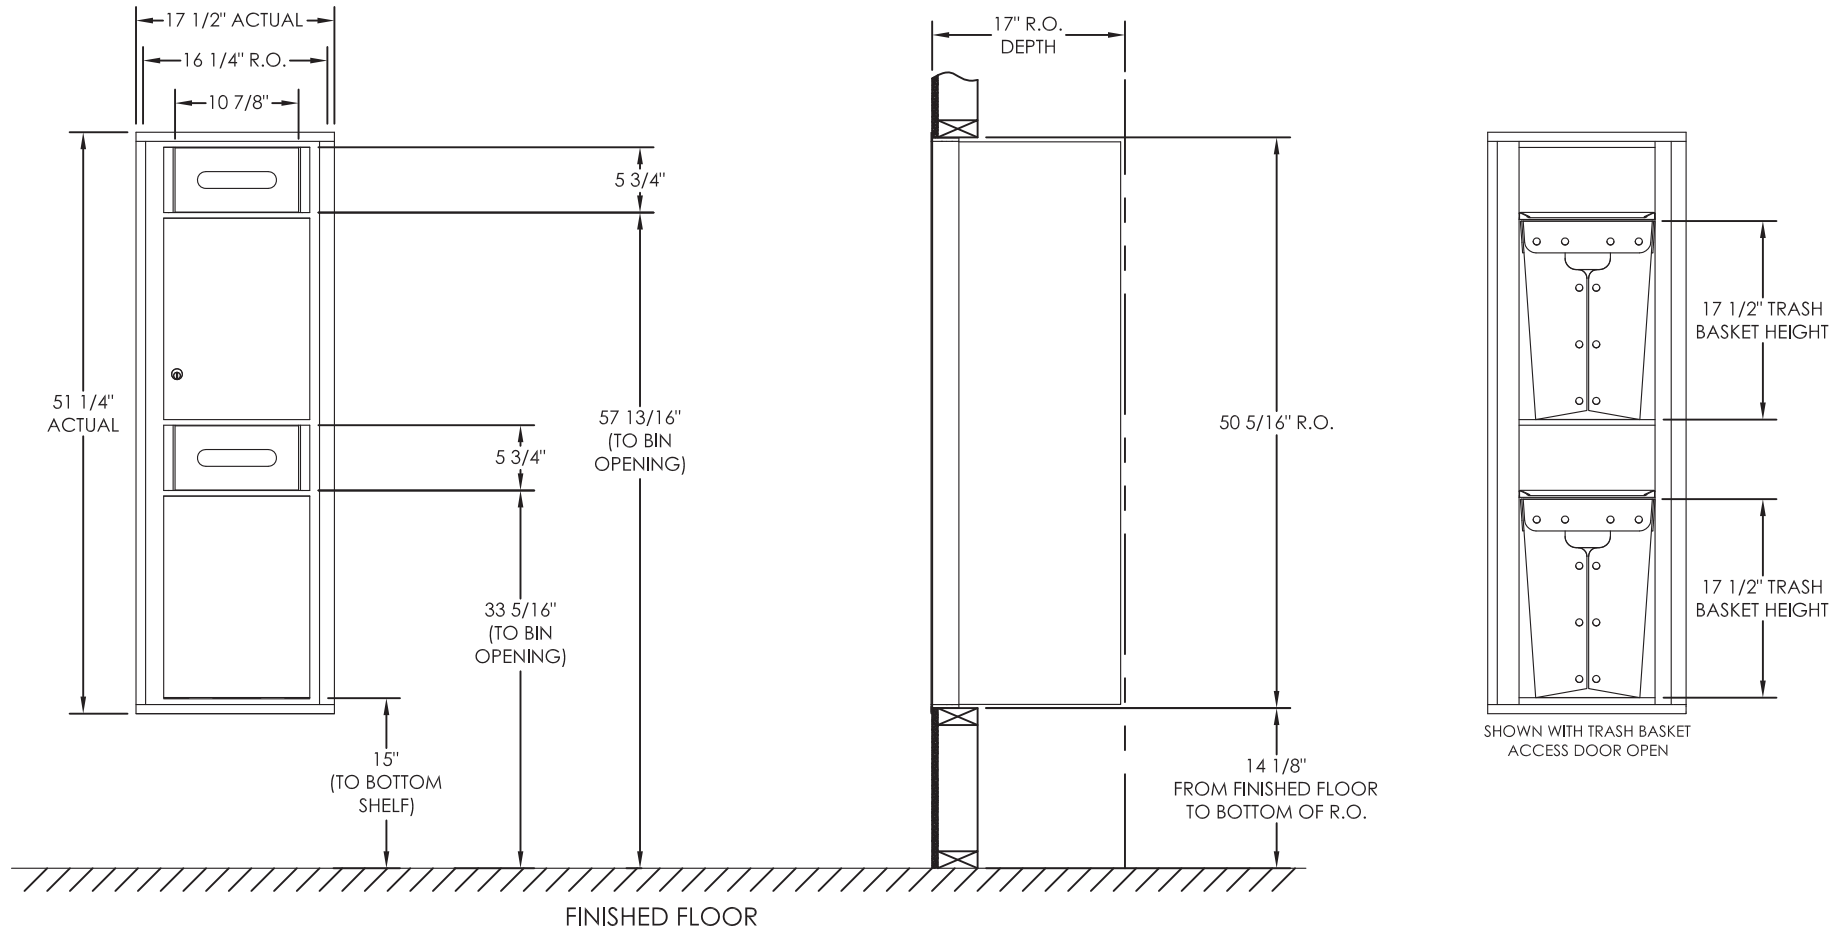

versatile™ 4C Trash/Recycling Bin, 4C14S-BIN

Notes:

1. 4C Trash/Recycling Bins are for private application only / not USPS Approved.
2. Module may be recessed, surface, or pedestal mounted and coordinates with Florence 4C mailbox modules, see installation manual for details.
3. Includes (2) trash/recycling compartments, (2) 10-gallon trash baskets made of recycled plastic and customized to compartments (Note: trash bag furnished by others).