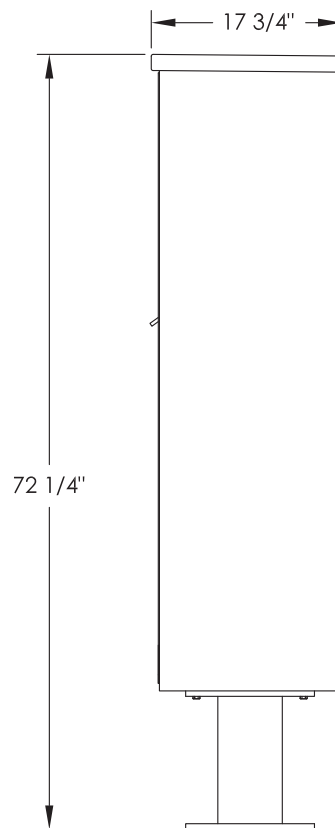

versatile™ 4C Pedestal Mount Mailbox, 4C16S-03-P

PEDESTAL DETAIL

COMPARTMENT CHART

DESCRIPTION	COMPARTMENT	COMPARTMENT SIZE	QTY.
MAILBOX	MB3	10" H x 12" W x 15" D	3
OUTGOING MAIL	OM2	6 1/2" H x 12" W x 15" D	1
PARCEL	PL15	15" H x 12" W x 15" D	1