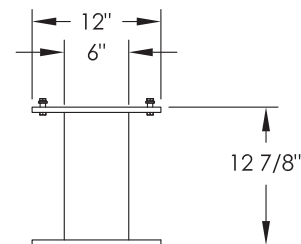

versatile™ 4C Pedestal Mount Mailbox, 4C16S-03-P

PEDESTAL DETAIL

COMPARTMENT CHART

DESCRIPTION	COMPARTMENT	COMPARTMENT SIZE	QTY.
MAILBOX	MB3	10" H x 12" W x 15" D	3
OUTGOING MAIL	OM2	6 1/2" H x 12" W x 15" D	1
PARCEL	PL15	15" H x 12" W x 15" D	1