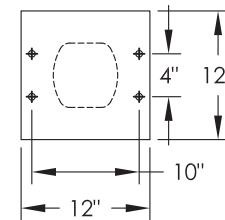

versatile™ 4C Pedestal Mount Mailbox, 4C16S-03-P

PEDESTAL DETAIL

COMPARTMENT CHART

DESCRIPTION	COMPARTMENT	COMPARTMENT SIZE	QTY.
MAILBOX	MB3	10" H x 12" W x 15" D	3
OUTGOING MAIL	OM2	6 1/2" H x 12" W x 15" D	1
PARCEL	PL15	15" H x 12" W x 15" D	1