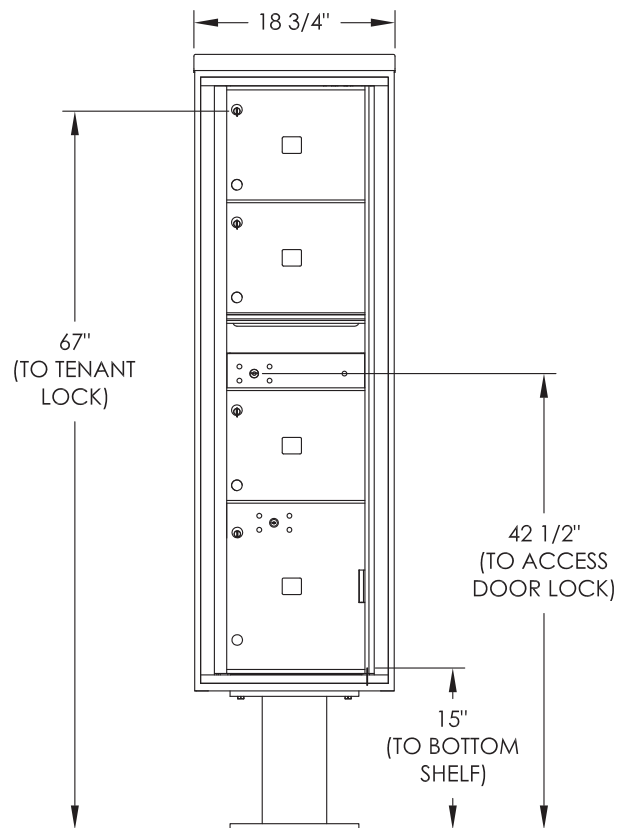

versatile™ 4C Pedestal Mount Mailbox, 4C16S-03-P

PEDESTAL DETAIL

COMPARTMENT CHART

DESCRIPTION	COMPARTMENT	COMPARTMENT SIZE	QTY.
MAILBOX	MB3	10" H x 12" W x 15" D	3
OUTGOING MAIL	OM2	6 1/2" H x 12" W x 15" D	1
PARCEL	PL15	15" H x 12" W x 15" D	1

NOTES:

1. 4C pedestal units are for private applications only / not USPS Approved.
2. May be installed outside or inside - see foundation specification details within the 4C Installation Manual.

PRODUCT SERIES: **VERSATILE™ 4C PEDESTAL MOUNT MAILBOX**