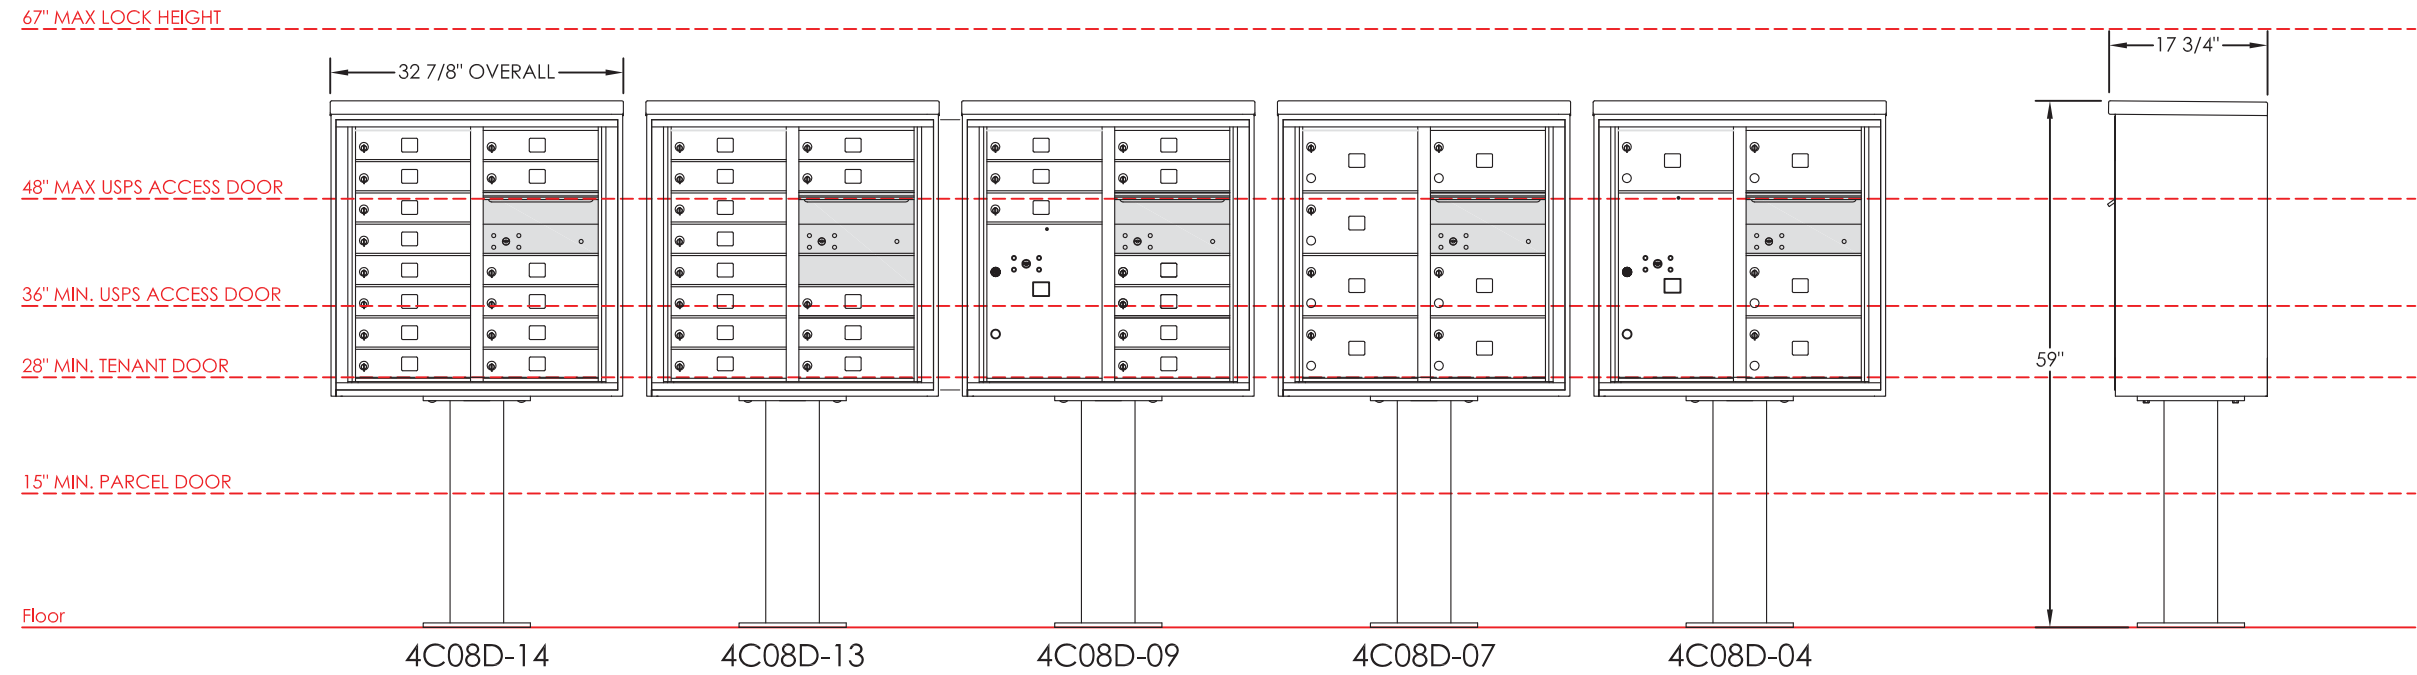

versatile™ 4C Pedestal Mount Mailbox, 8 High Suite

NOTES:

1. 4C pedestal units are for private applications only / not USPS Approved.
2. May be installed outside or inside - see foundation specification details within the 4C Installation Manual.

MODEL	4C8H-P	REV	A
SCALE	NONE	LAST REV DATE	7/16/2014
DRAWING NUMBER	4C8H-PCS	DRAWN BY	AFD
		SHEET	1 OF 1