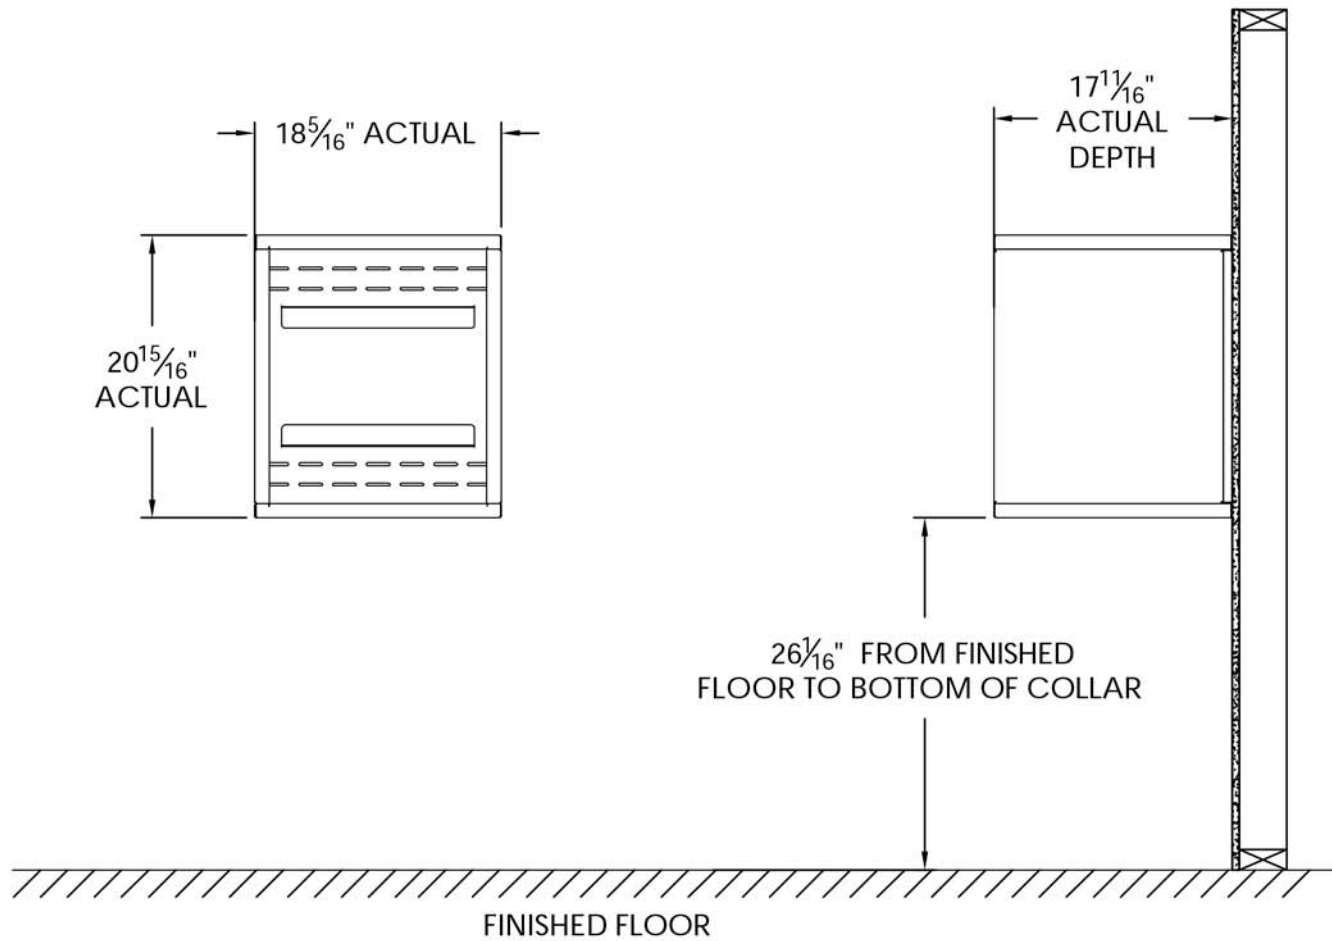

versatile™ 4C Surface Mount Collar, SM05S

Notes:

1. Designed to mount Florence Versatile™ 4C mailbox single column 5-High Suite modules (sold separately).
2. For use with front loading modules only.

PRODUCT SERIES: VERSATILE™ 4C SURFACE MOUNT COLLAR				
 NATIONALMAILBOXES <small>A DIVISION OF NMHP INC.</small> <small>North America's Commercial & Residential Mailbox Leader!</small> <small>Address: P.O. Box 13144, Wauwatosa, WI 53213</small> <small>Phone Number: 1-800-676-5161</small> <small>Website: www.NationalMailboxes.com</small>	MODEL	SM05S	REV	C
	SCALE	NONE	LAST REV DATE	7/03/2014
	DRAWING NUMBER	SM05SCS	DRAWN BY	TNS