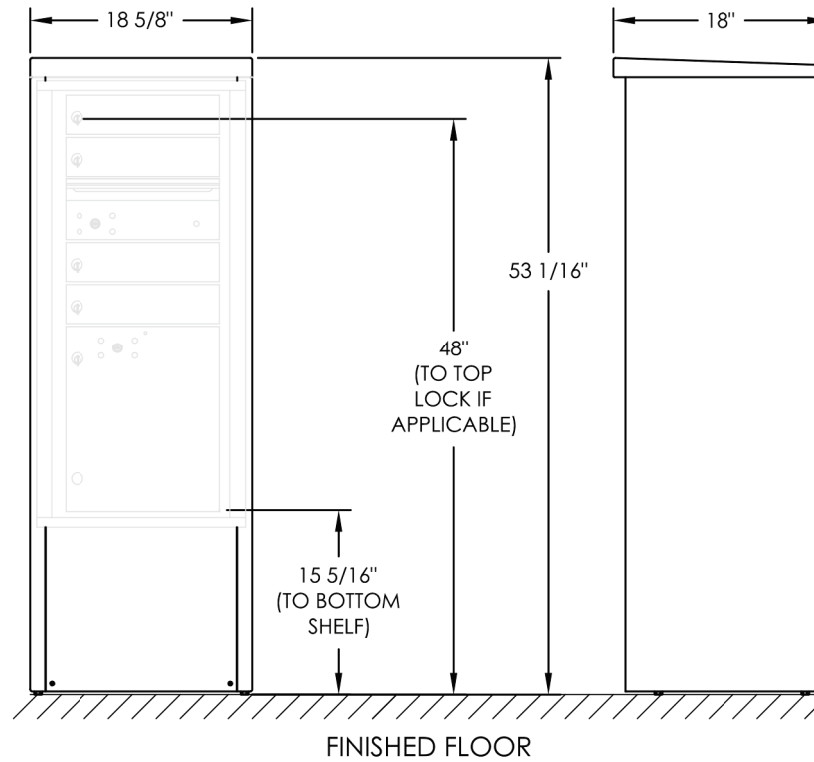

Shown with 4C  
for dimensional  
reference only.

**NOTES:**

- MODEL: #HDEPADAS  
 UNIT SIZE: 53-1/16"H x 18-5/8"W x 18"D  
 COLORS: ANTIQUE BRONZE, BLACK, DARK BRONZE, GOLD SPECK, POSTAL GRAY, SANDSTONE, SILVER SPECK, AND WHITE
- MEETS USPS STD-4C MAILBOX INSTALLATION REGULATIONS
  - ACCOMMODATE 4C FRONT LOADING SINGLE COLUMN ADA-HIGH MODULE
  - DEPOT CABINET ASSEMBLED COMPLETE IN FACTORY
  - SHIPS WITH 4C MODULE INSTALLED
  - MAY BE INSTALLED OUTSIDE OR INSIDE