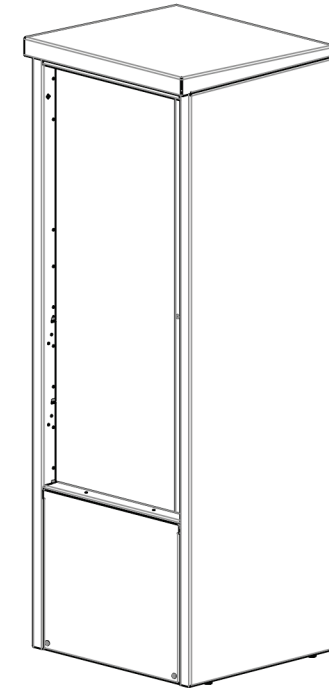

Shown with 4C  
for dimensional  
reference only.

**NOTES:**

- MODEL: #HDEPADAS  
 UNIT SIZE: 53-1/16"H x 18-5/8"W x 18"D  
 COLORS: ANTIQUE BRONZE, BLACK, DARK BRONZE, GOLD SPECK, POSTAL GRAY, SANDSTONE, SILVER SPECK, AND WHITE
- MEETS USPS STD-4C MAILBOX INSTALLATION REGULATIONS
  - ACCOMMODATE 4C FRONT LOADING SINGLE COLUMN ADA-HIGH MODULE
  - DEPOT CABINET ASSEMBLED COMPLETE IN FACTORY
  - SHIPS WITH 4C MODULE INSTALLED
  - MAY BE INSTALLED OUTSIDE OR INSIDE