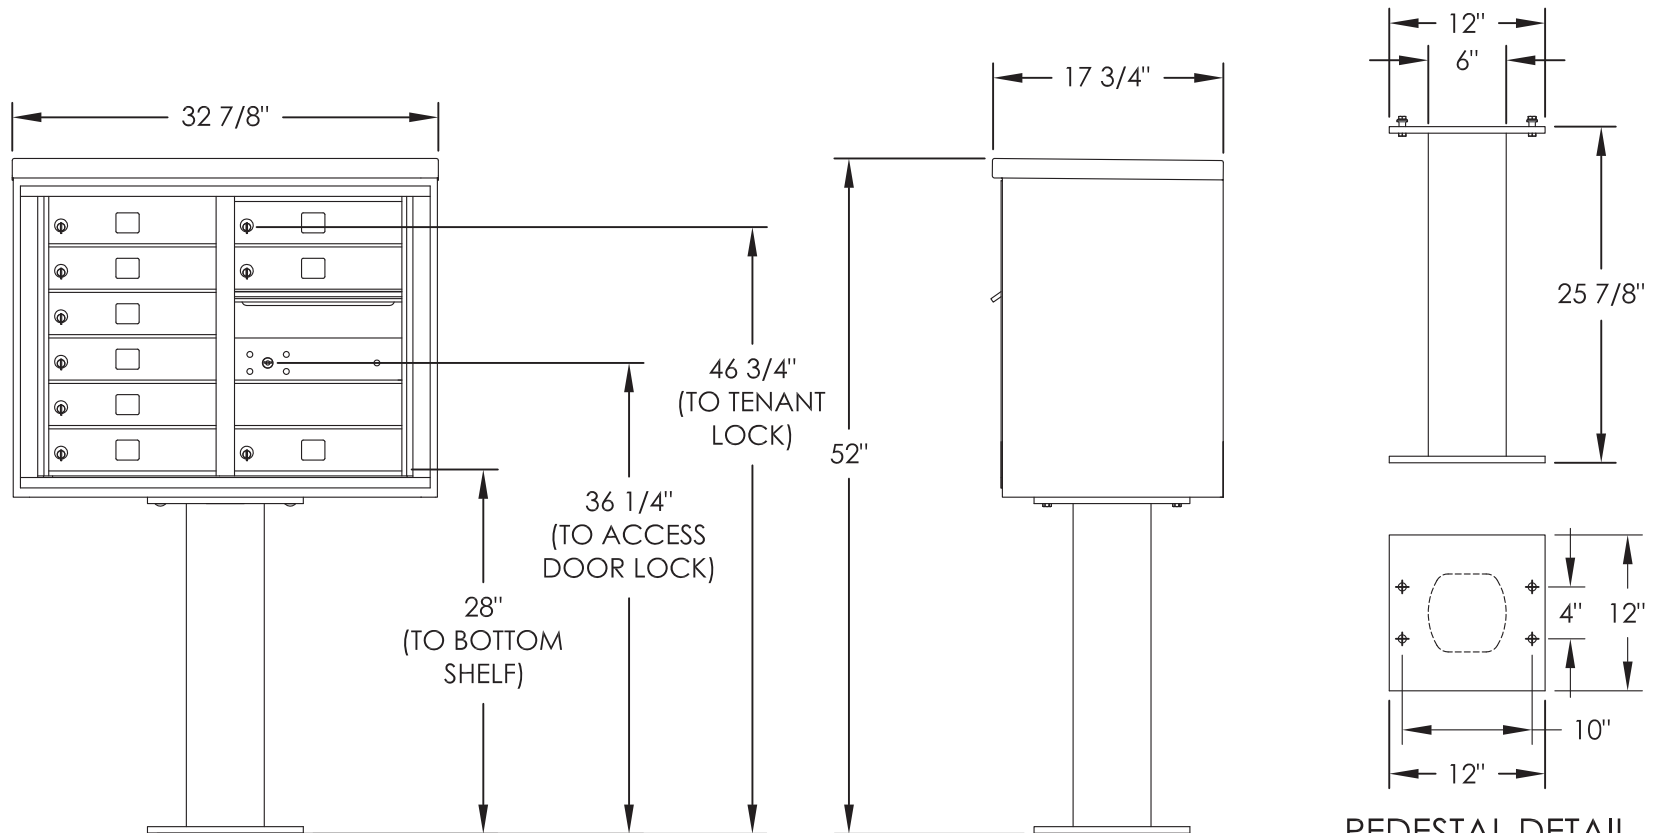

# versatile™ 4C Pedestal Mount Mailbox, 4C06D-09-P

PEDESTAL DETAIL

COMPARTMENT CHART

DESCRIPTION	COMPARTMENT	COMPARTMENT SIZE	QTY.
MAILBOX	MB1	3" H x 12" W x 15" D	9
OUTGOING MAIL	OM3	10" H x 12" W x 15" D	1

- NOTES:
1. 4C pedestal units are for private applications only / not USPS Approved.
  2. May be installed outside or inside - see foundation specification details within the 4C Installation Manual.

PRODUCT SERIES: VERSATILE™ 4C PEDESTAL MOUNT MAILBOX