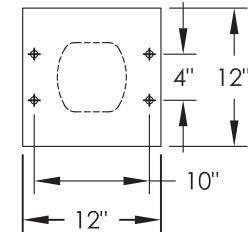

# versatile™ 4C Pedestal Mount Mailbox, 4C07D-12-P

PEDESTAL DETAIL

## COMPARTMENT CHART

DESCRIPTION	COMPARTMENT	COMPARTMENT SIZE	QTY.
MAILBOX	MB1	3" H x 12" W x 15" D	12
OUTGOING MAIL	OM2	6-1/2" H x 12" W x 15" D	1

**NOTES:**

- 4C pedestal units are for private applications only / not USPS Approved.
- May be installed outside or inside - see foundation specification details within the 4C Installation Manual.