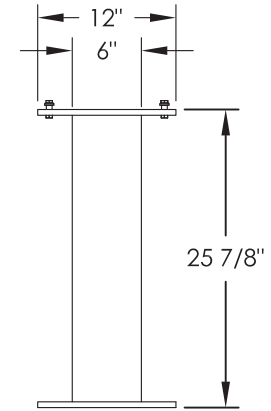

# versatile™ 4C Pedestal Mount Mailbox, 4C07D-12-P

PEDESTAL DETAIL

## COMPARTMENT CHART

DESCRIPTION	COMPARTMENT	COMPARTMENT SIZE	QTY.
MAILBOX	MB1	3" H x 12" W x 15" D	12
OUTGOING MAIL	OM2	6-1/2" H x 12" W x 15" D	1

**NOTES:**

- 4C pedestal units are for private applications only / not USPS Approved.
- May be installed outside or inside - see foundation specification details within the 4C Installation Manual.

MODEL	4C07D-12-P	REV	B
SCALE	NONE	LAST REV DATE	5/14/2014
DRAWING NUMBER	4C07D-12-PCS	DRAWN BY	RAK