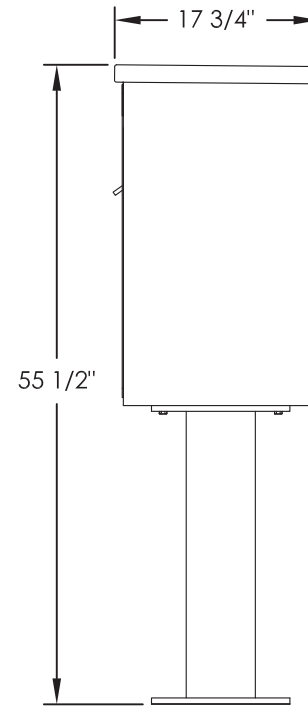

# versatile™ 4C Pedestal Mount Mailbox, 4C07D-12-P

PEDESTAL DETAIL

## COMPARTMENT CHART

DESCRIPTION	COMPARTMENT	COMPARTMENT SIZE	QTY.
MAILBOX	MB1	3" H x 12" W x 15" D	12
OUTGOING MAIL	OM2	6-1/2" H x 12" W x 15" D	1

**NOTES:**

- 4C pedestal units are for private applications only / not USPS Approved.
- May be installed outside or inside - see foundation specification details within the 4C Installation Manual.

MODEL	4C07D-12-P	REV	B
SCALE	NONE	LAST REV DATE	5/14/2014
DRAWING NUMBER	4C07D-12-PCS	DRAWN BY	RAK