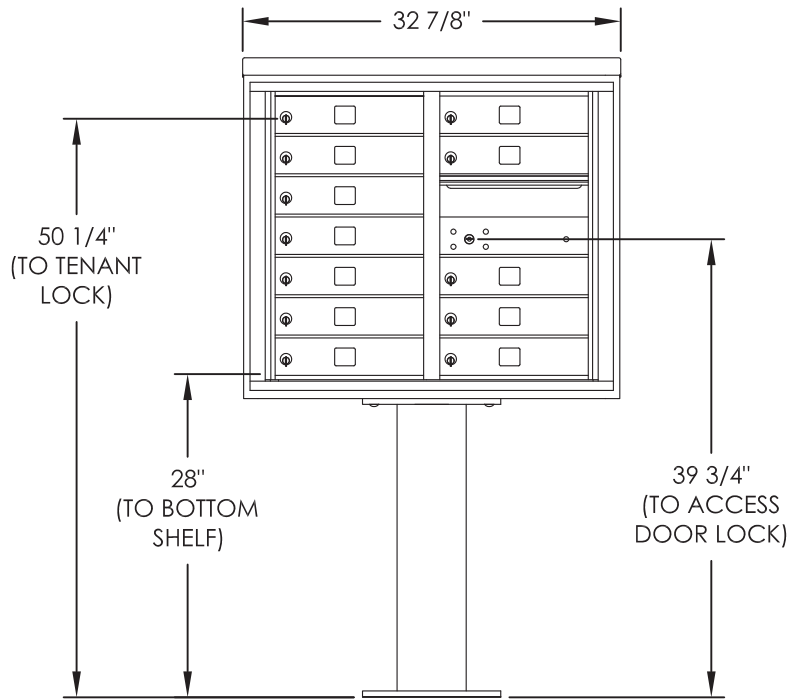

# versatile™ 4C Pedestal Mount Mailbox, 4C07D-12-P

PEDESTAL DETAIL

## COMPARTMENT CHART

DESCRIPTION	COMPARTMENT	COMPARTMENT SIZE	QTY.
MAILBOX	MB1	3" H x 12" W x 15" D	12
OUTGOING MAIL	OM2	6-1/2" H x 12" W x 15" D	1

**NOTES:**

- 4C pedestal units are for private applications only / not USPS Approved.
- May be installed outside or inside - see foundation specification details within the 4C Installation Manual.

MODEL	4C07D-12-P	REV	B
SCALE	NONE	LAST REV DATE	5/14/2014
DRAWING NUMBER	4C07D-12-PCS	DRAWN BY	RAK