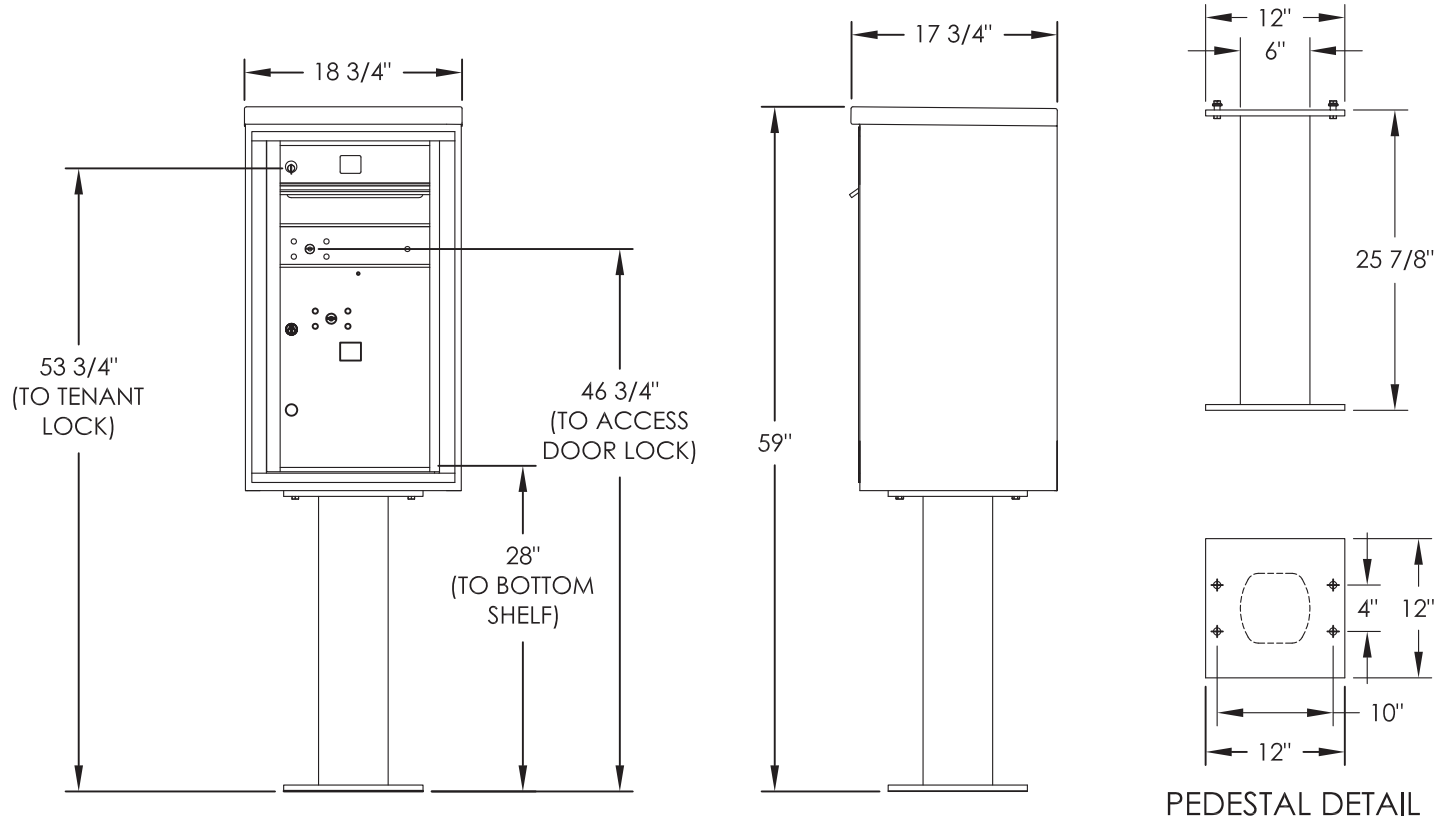

versatile™ 4C Pedestal Mount Mailbox, 4C08S-01-P

PEDESTAL DETAIL

COMPARTMENT CHART

DESCRIPTION	COMPARTMENT	COMPARTMENT SIZE	QTY.
MAILBOX	MB1	3" H x 12" W x 15" D	1
OUTGOING MAIL	OM2	6-1/2" H x 12" W x 15" D	1
PARCEL	PL5	17" H x 12" W x 15" D	1

NOTES:

1. 4C pedestal units are for private applications only / not USPS Approved.
2. May be installed outside or inside - see foundation specification details within the 4C Installation Manual.

PRODUCT SERIES: VERSATILE™ 4C PEDESTAL MOUNT MAILBOX

MODEL	4C08S-01-P	REV	C
SCALE	NONE	LAST REV DATE	5/20/2014
DRAWING NUMBER	4C08S-01-PCS	DRAWN BY	SDH