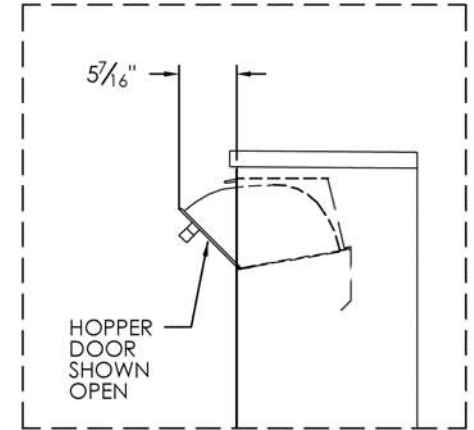

# versatile 4C Pedestal Mount Collection Box, 4C08S-HOP-P

MAX BUNDLE SIZE		
HEIGHT	WIDTH	LENGTH
4 1/4"	11 3/8"	6 1/4"
3 1/2"	11 3/8"	11 1/2"
3"	11 3/8"	14 3/4"
2 1/2"	11 3/8"	14 3/4"

## NOTES:

1. 4C pedestal units are for private applications only / not USPS Approved.
2. May be installed outside or inside - see foundation specification details within the 4C Installation Manual.
3. Collection Box compartment size is 13 11/16" H x 12" W x 15"D.