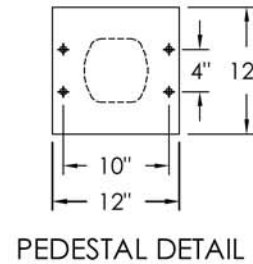

# versatile 4C Pedestal Mount Collection Box, 4C08S-HOP-P

MAX BUNDLE SIZE		
HEIGHT	WIDTH	LENGTH
4 1/4"	11 3/8"	6 1/4"
3 1/2"	11 3/8"	11 1/2"
3"	11 3/8"	14 3/4"
2 1/2"	11 3/8"	14 3/4"

## NOTES:

1. 4C pedestal units are for private applications only / not USPS Approved.
2. May be installed outside or inside - see foundation specification details within the 4C Installation Manual.
3. Collection Box compartment size is 13 11/16" H x 12" W x 15"D.