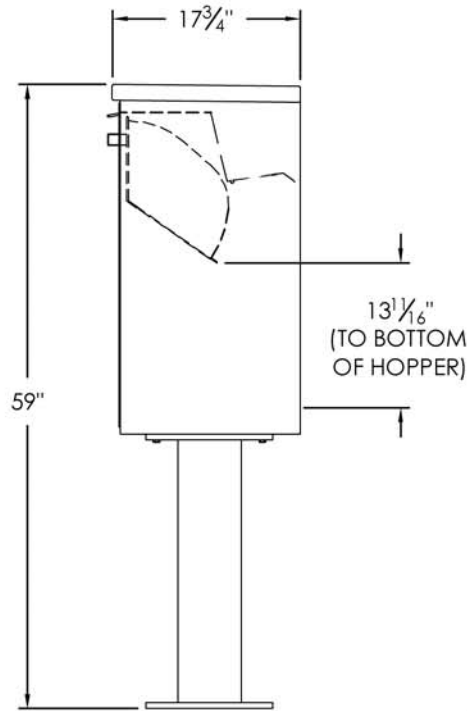

# versatile 4C Pedestal Mount Collection Box, 4C08S-HOP-P

MAX BUNDLE SIZE		
HEIGHT	WIDTH	LENGTH
4 1/4"	11 3/8"	6 1/4"
3 1/2"	11 3/8"	11 1/2"
3"	11 3/8"	14 3/4"
2 1/2"	11 3/8"	14 3/4"

## NOTES:

1. 4C pedestal units are for private applications only / not USPS Approved.
2. May be installed outside or inside - see foundation specification details within the 4C Installation Manual.
3. Collection Box compartment size is 13 11/16" H x 12" W x 15"D.

MODEL	4C08S-HOP-P	REV	G
SCALE	NONE	LAST REV DATE	07/03/14
DRAWING NUMBER	4C08S-HOP-PCS		
DRAWN BY	TNS		