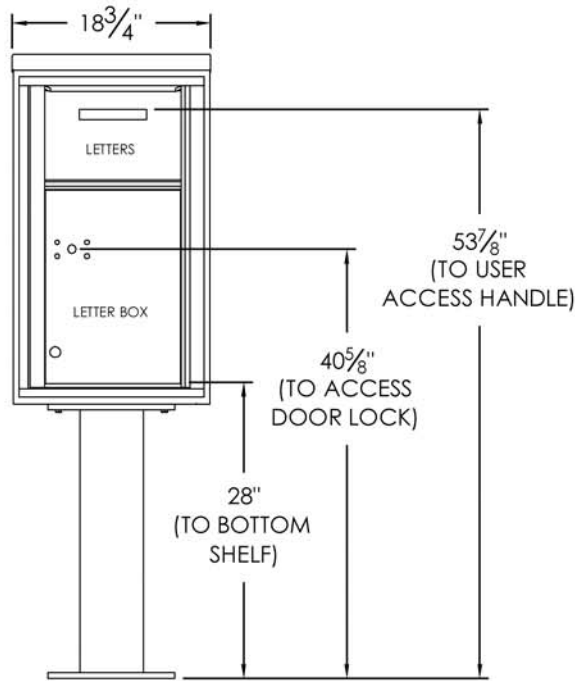

# versatile 4C Pedestal Mount Collection Box, 4C08S-HOP-P

MAX BUNDLE SIZE		
HEIGHT	WIDTH	LENGTH
4 1/4"	11 3/8"	6 1/4"
3 1/2"	11 3/8"	11 1/2"
3"	11 3/8"	14 3/4"
2 1/2"	11 3/8"	14 3/4"

## NOTES:

1. 4C pedestal units are for private applications only / not USPS Approved.
2. May be installed outside or inside - see foundation specification details within the 4C Installation Manual.
3. Collection Box compartment size is 13 11/16" H x 12" W x 15"D.