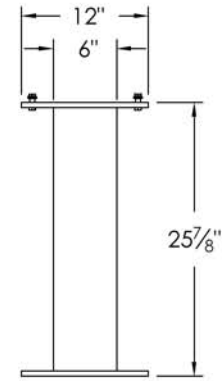

# versatile 4C Pedestal Mount Collection Box, 4C08S-HOP-P

MAX BUNDLE SIZE		
HEIGHT	WIDTH	LENGTH
4 1/4"	11 3/8"	6 1/4"
3 1/2"	11 3/8"	11 1/2"
3"	11 3/8"	14 3/4"
2 1/2"	11 3/8"	14 3/4"

## NOTES:

1. 4C pedestal units are for private applications only / not USPS Approved.
2. May be installed outside or inside - see foundation specification details within the 4C Installation Manual.
3. Collection Box compartment size is 13 11/16" H x 12" W x 15"D.

MODEL	4C08S-HOP-P	REV	G
SCALE	NONE	LAST REV DATE	07/03/14
DRAWING NUMBER	4C08S-HOP-PCS		
DRAWN BY	TNS		