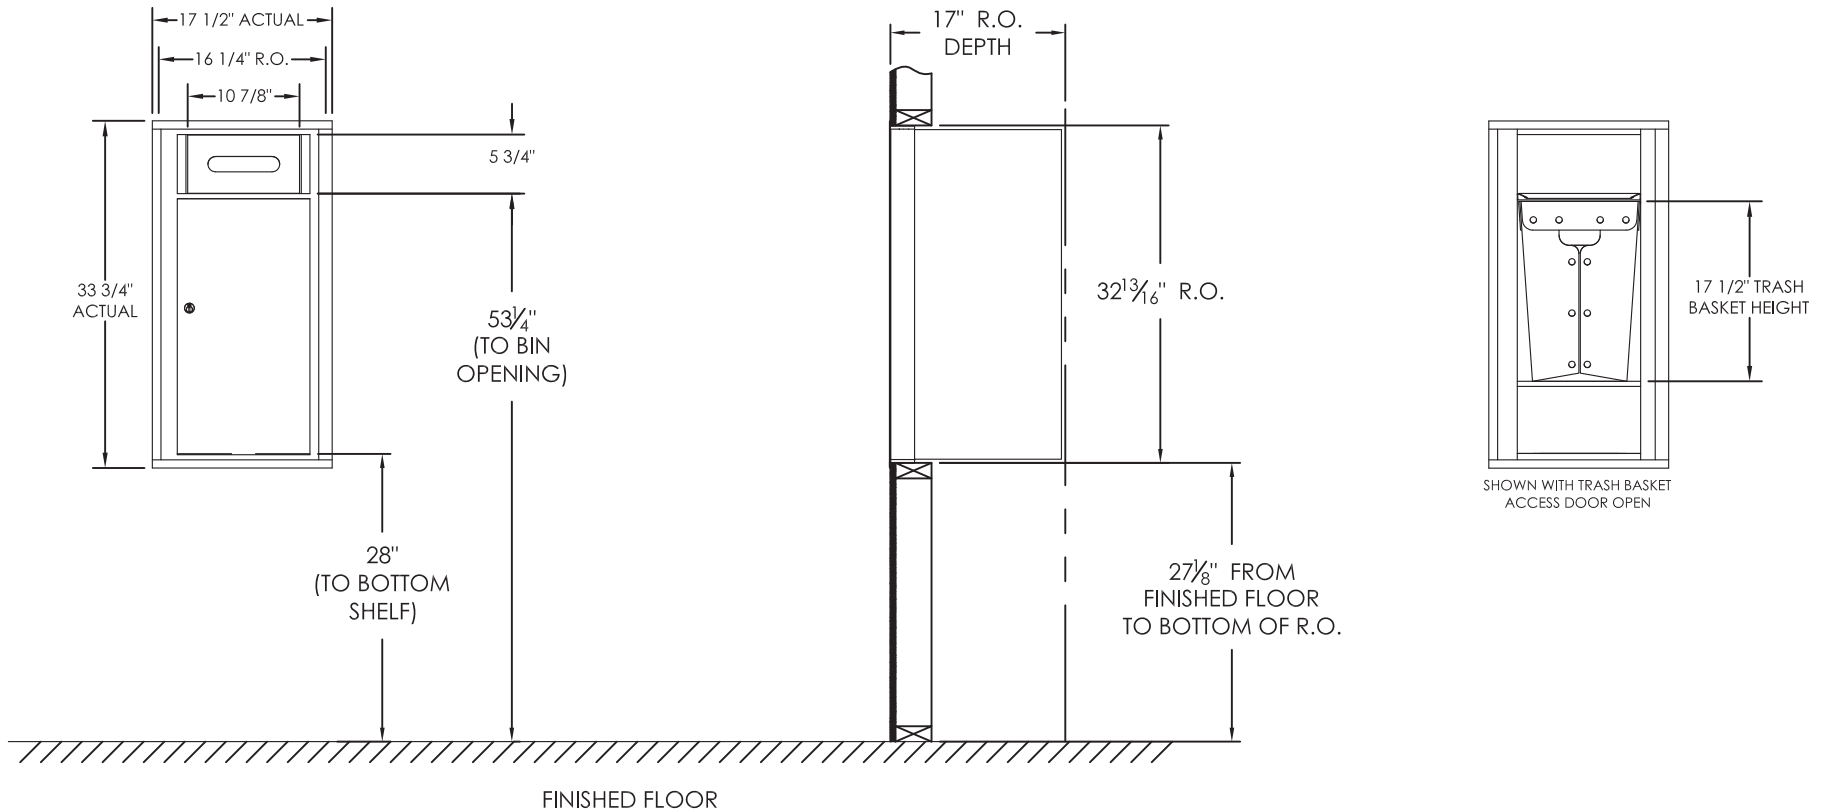

# versatile™ 4C Trash/Recycling Bin, 4C09S-BIN

## Notes:

1. 4C Trash/Recycling Bins are for private application only / not USPS Approved.
2. Module may be recessed, surface, or pedestal mounted and coordinates with Florence 4C mailbox modules, see installation manual for details.
3. Includes (1) trash/recycling compartment, (1) 10-gallon trash basket made of recycled plastic and customized to compartment (Note: trash bag furnished by others).

MODEL	4C09S-BIN	REV	B
SCALE	NONE	LAST REV DATE	6/17/14
DRAWING NUMBER	4C09S-BINCS	DRAWN BY	AFD