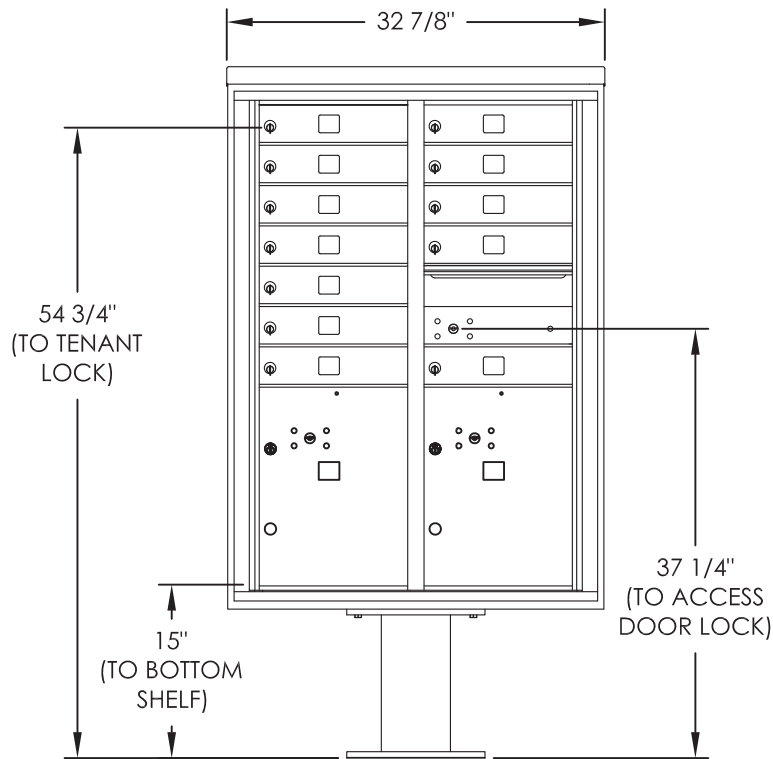

versatile™ 4C Pedestal Mount Mailbox, 4C12D-12-P

PEDESTAL DETAIL

COMPARTMENT CHART

DESCRIPTION	COMPARTMENT	COMPARTMENT SIZE	QTY.
MAILBOX	MB1	3" H x 12" W x 15" D	12
OUTGOING MAIL	OM2	6-1/2" H x 12" W x 15" D	1
PARCEL	PL5	17" H x 12" W x 15" D	2

NOTES:

1. 4C pedestal units are for private applications only / not USPS Approved.
2. May be installed outside or inside - see foundation specification details within the 4C Installation Manual.

PRODUCT SERIES: VERSATILE™ 4C PEDESTAL MOUNT MAILBOX

MODEL	4C12D-12-P	REV	C
SCALE	NONE	LAST REV DATE	5/16/2014
DRAWING NUMBER	4C12D-12-PCS	DRAWN BY	AFD