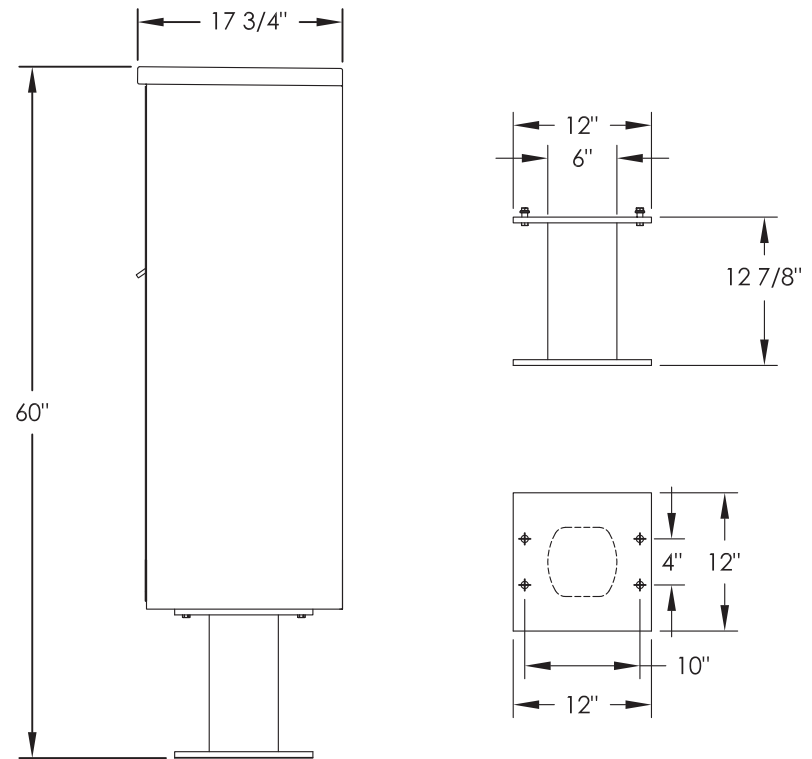

versatile™ 4C Pedestal Mount Mailbox, 4C12D-12-P

PEDESTAL DETAIL

COMPARTMENT CHART

DESCRIPTION	COMPARTMENT	COMPARTMENT SIZE	QTY.
MAILBOX	MB1	3" H x 12" W x 15" D	12
OUTGOING MAIL	OM2	6-1/2" H x 12" W x 15" D	1
PARCEL	PL5	17" H x 12" W x 15" D	2

NOTES:

1. 4C pedestal units are for private applications only / not USPS Approved.
2. May be installed outside or inside - see foundation specification details within the 4C Installation Manual.

PRODUCT SERIES: VERSATILE™ 4C PEDESTAL MOUNT MAILBOX

MODEL	4C12D-12-P	REV	C
SCALE	NONE	LAST REV DATE	5/16/2014
DRAWING NUMBER	4C12D-12-PCS	DRAWN BY	AFD