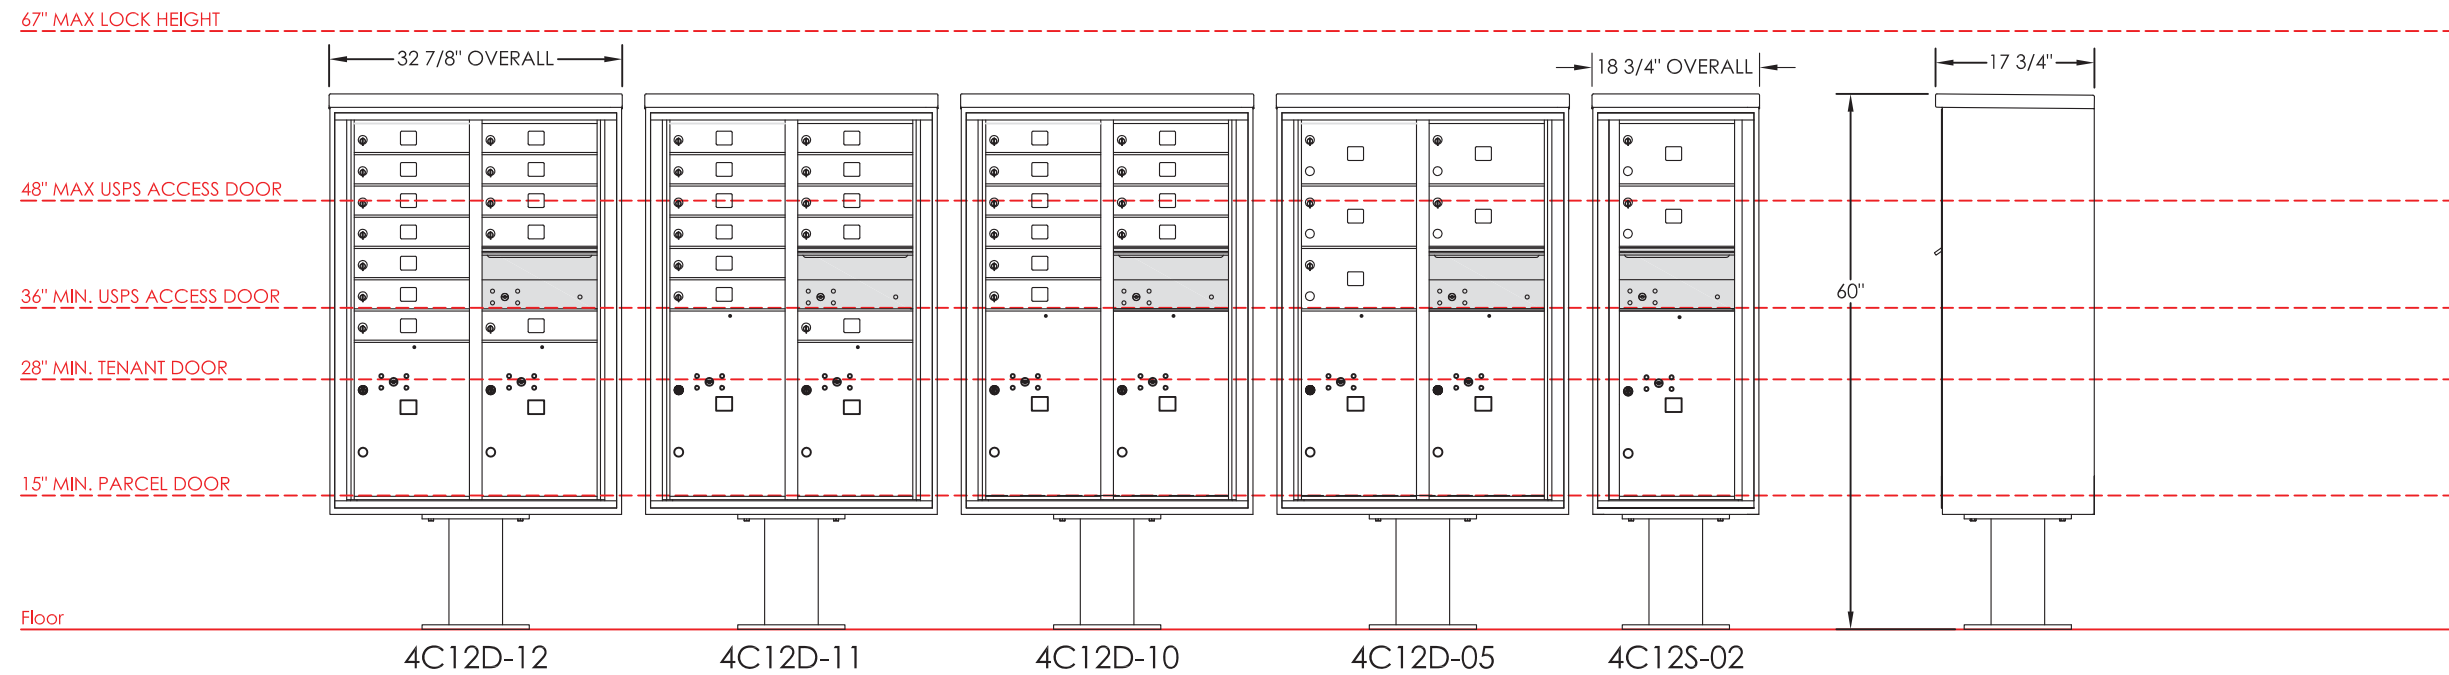

versatile™ 4C Pedestal Mount Mailbox, 12 High Suite

NOTES:

1. 4C pedestal units are for private applications only / not USPS Approved.
2. May be installed outside or inside - see foundation specification details within the 4C Installation Manual.

MODEL	4C12H-P	REV	A
SCALE	NONE	LAST REV DATE	7/16/2014
DRAWING NUMBER	4C12H-PCS	DRAWN BY	AFD
		SHEET	1 OF 1