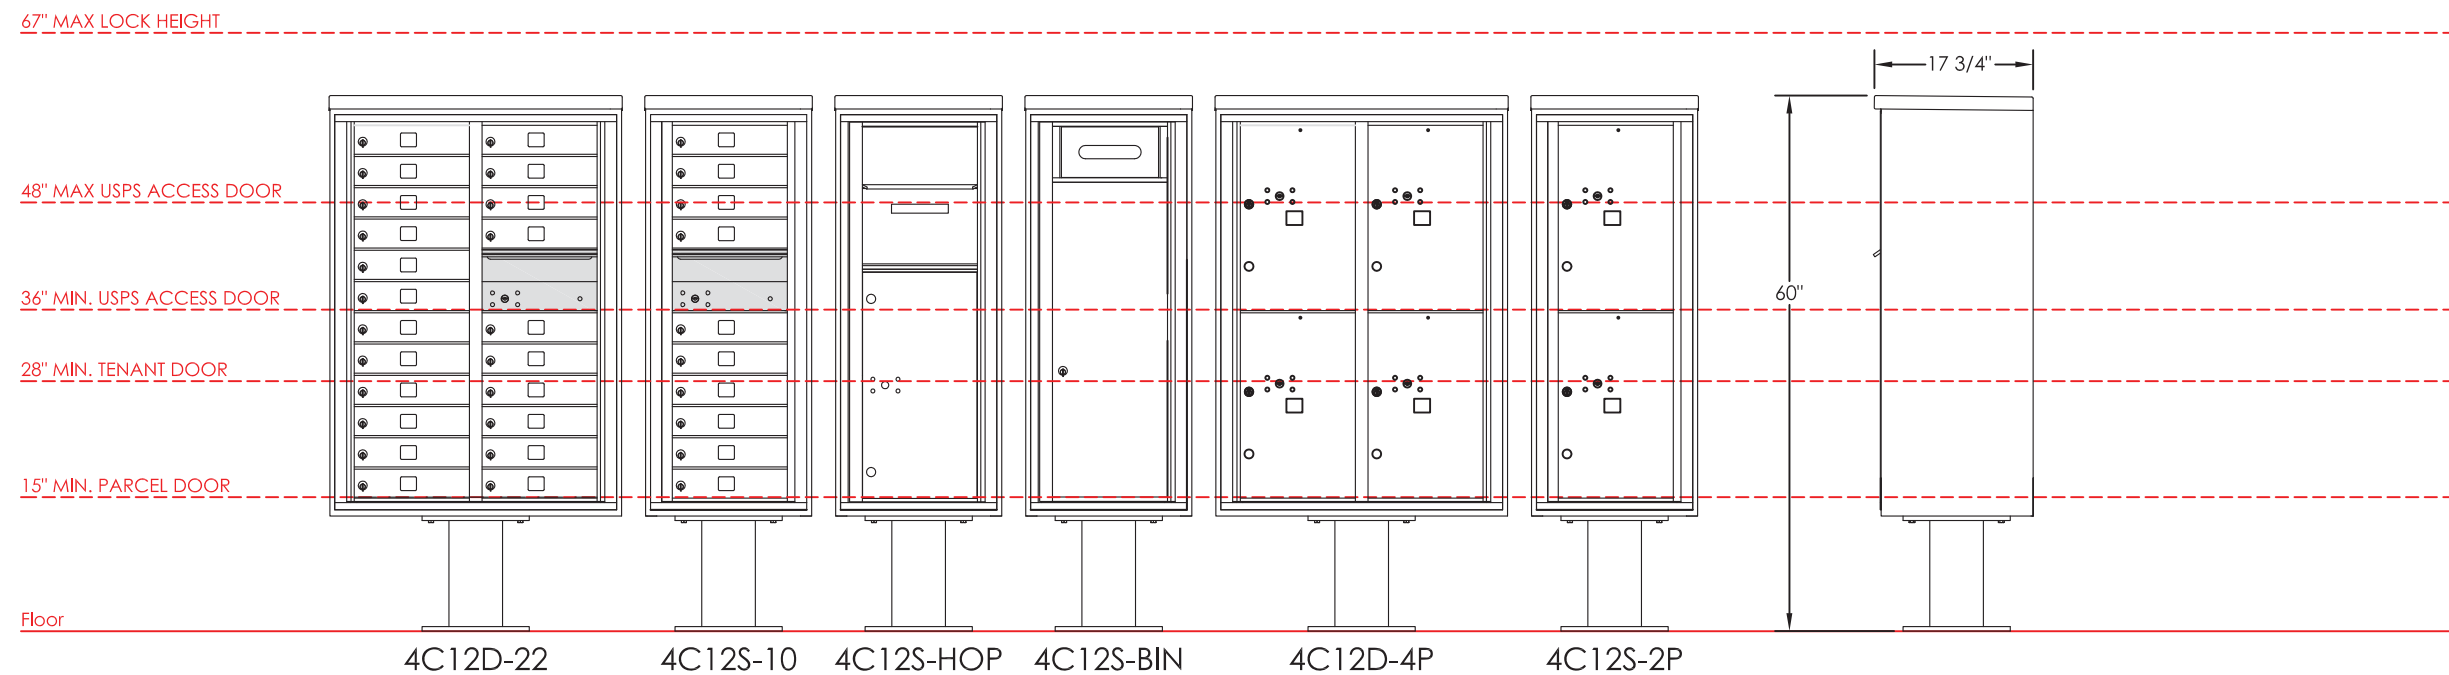

versatile™ 4C Pedestal Mount Mailbox, 12 High Suite

NOTES:

1. 4C pedestal units are for private applications only / not USPS Approved.
2. May be installed outside or inside - see foundation specification details within the 4C Installation Manual.

MODEL	4C12H-P	REV	A
SCALE	NONE	LAST REV DATE	7/16/2014
DRAWING NUMBER	4C12H-PCS	DRAWN BY	AFD
		SHEET	1 OF 1