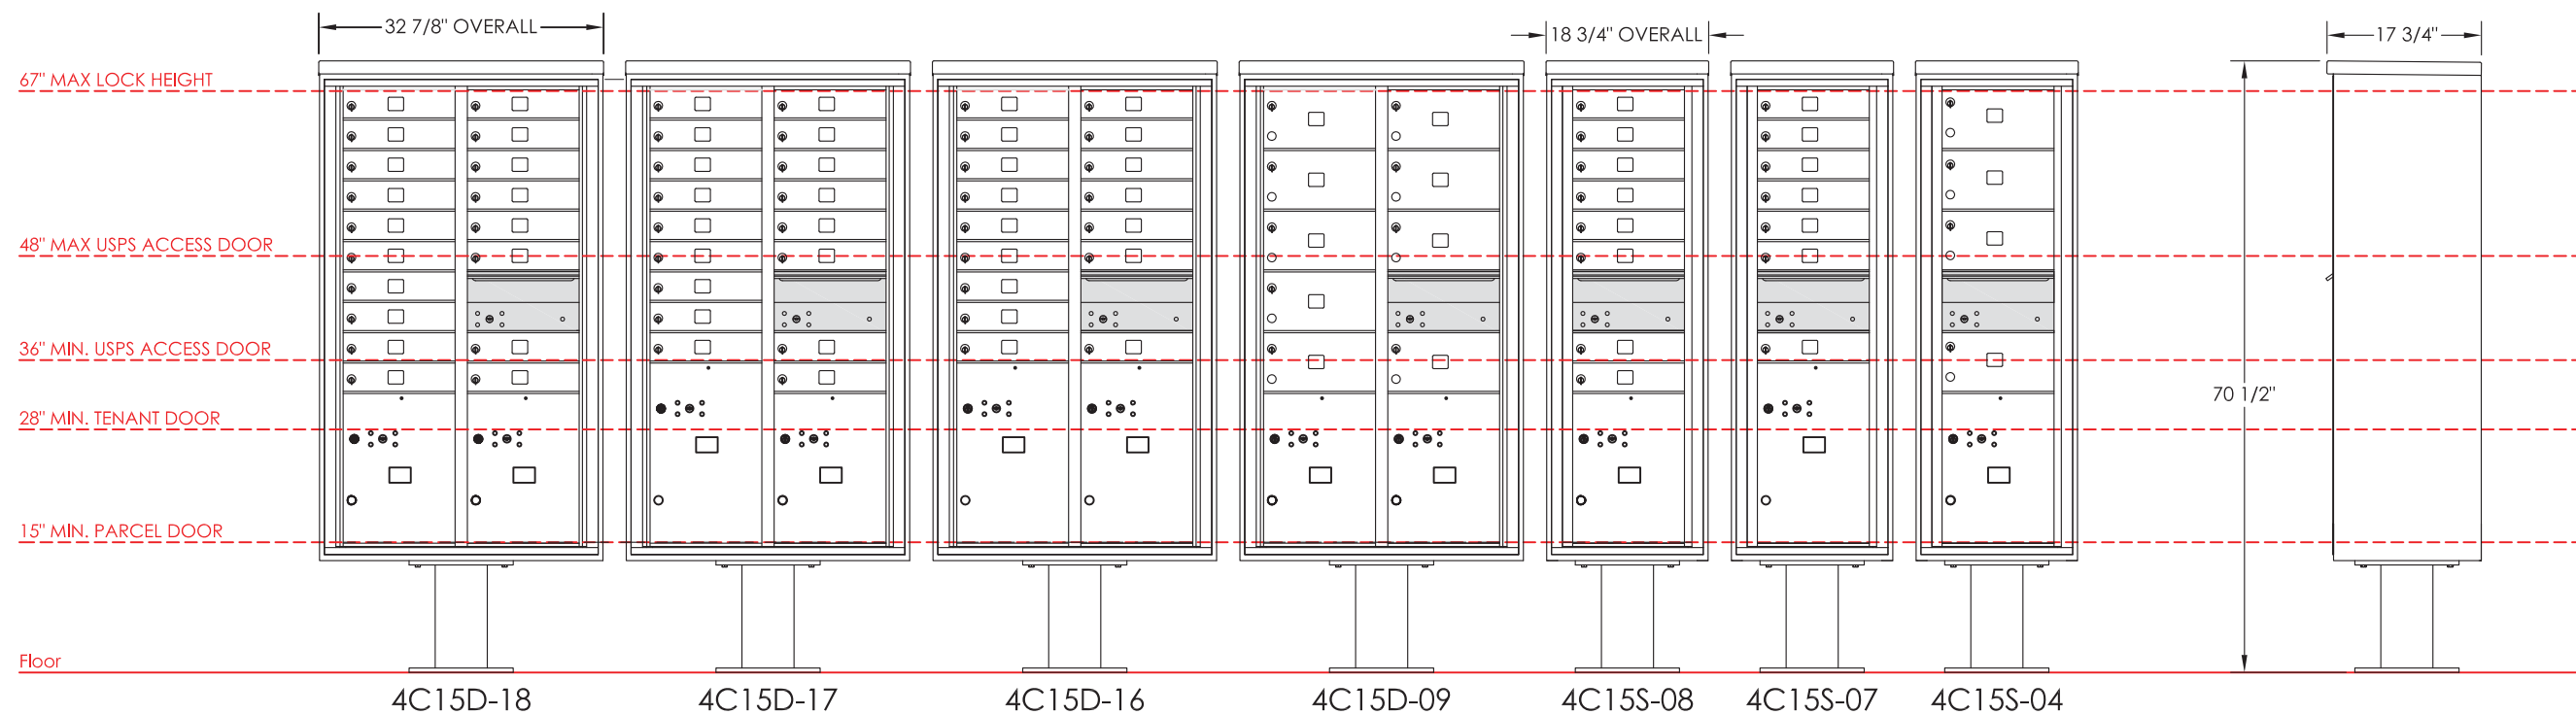

versatile™ 4C Pedestal Mount Mailbox, 15 High Suite

- NOTES:
1. 4C pedestal units are for private applications only / not USPS Approved.
 2. May be installed outside or inside - see foundation specification details within the 4C Installation Manual.

MODEL	4C15H-P	REV	A
SCALE	NONE	LAST REV DATE	7/15/2014
DRAWING NUMBER	4C15H-PCS	DRAWN BY	AFD
		SHEET	1 OF 1