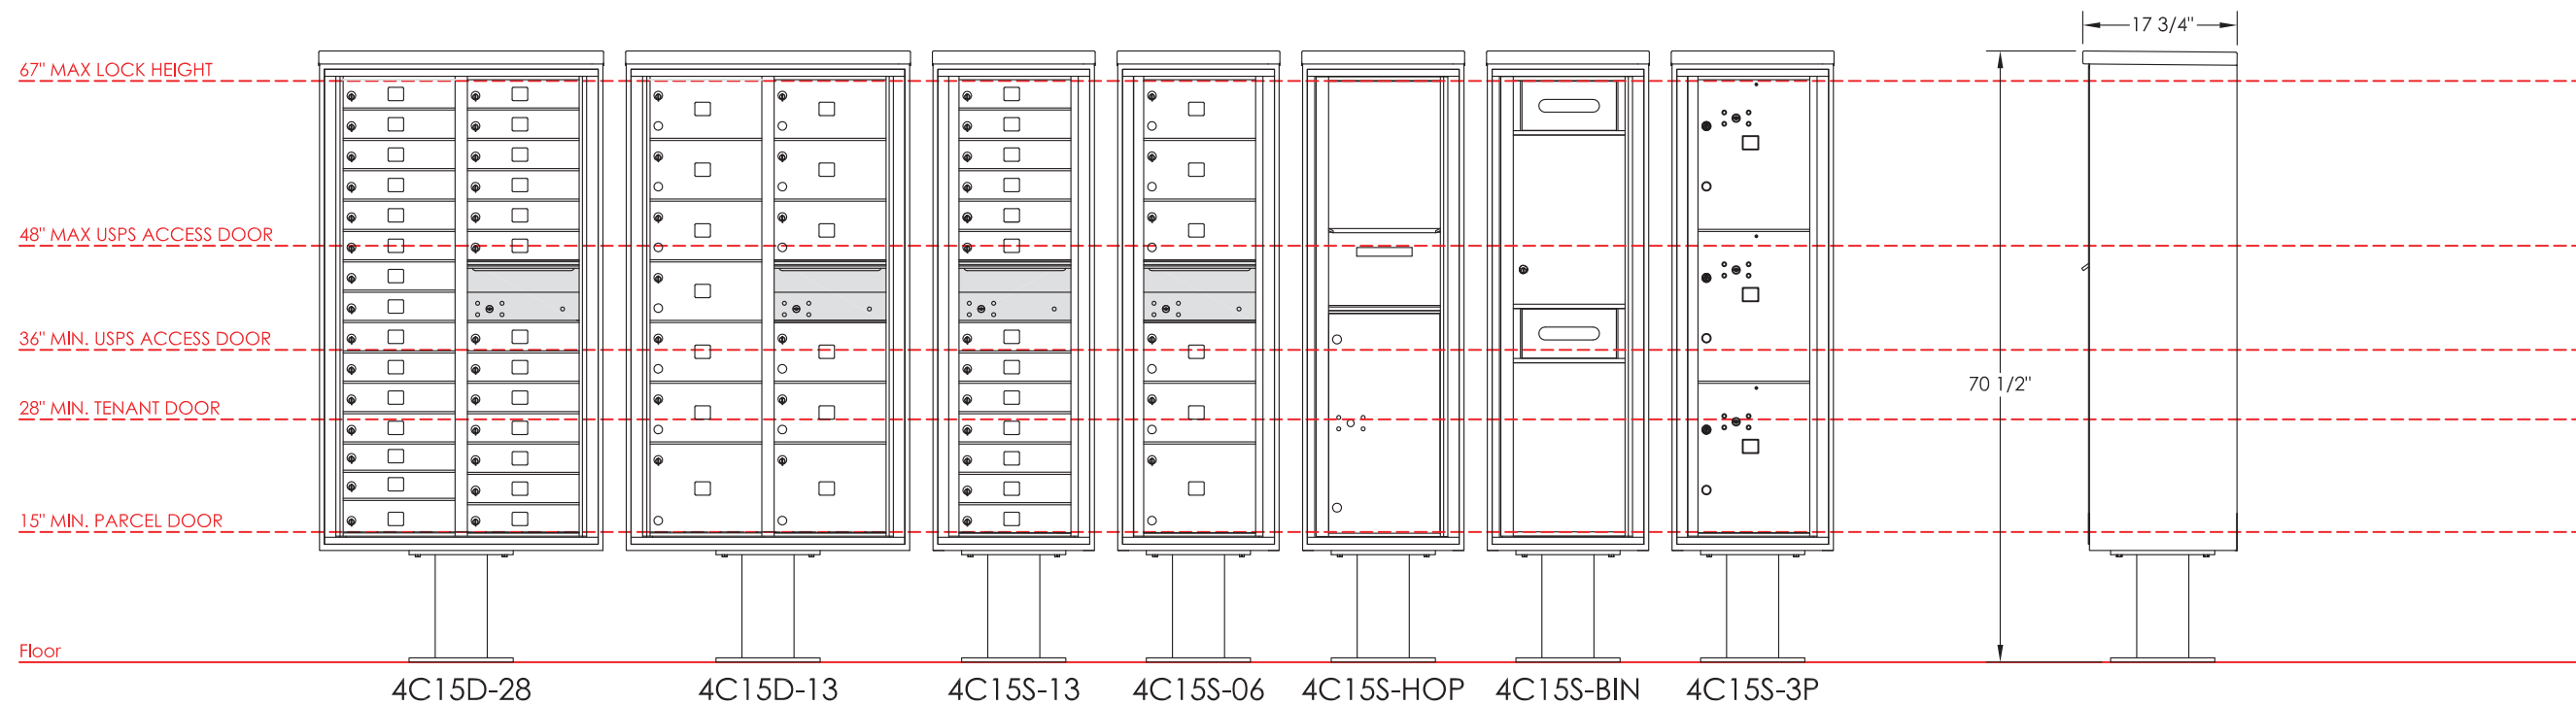

versatile™ 4C Pedestal Mount Mailbox, 15 High Suite

- NOTES:
1. 4C pedestal units are for private applications only / not USPS Approved.
 2. May be installed outside or inside - see foundation specification details within the 4C Installation Manual.

MODEL	4C15H-P	REV	A
SCALE	NONE	LAST REV DATE	7/15/2014
DRAWING NUMBER	4C15H-PCS	DRAWN BY	AFD
		SHEET	1 OF 1