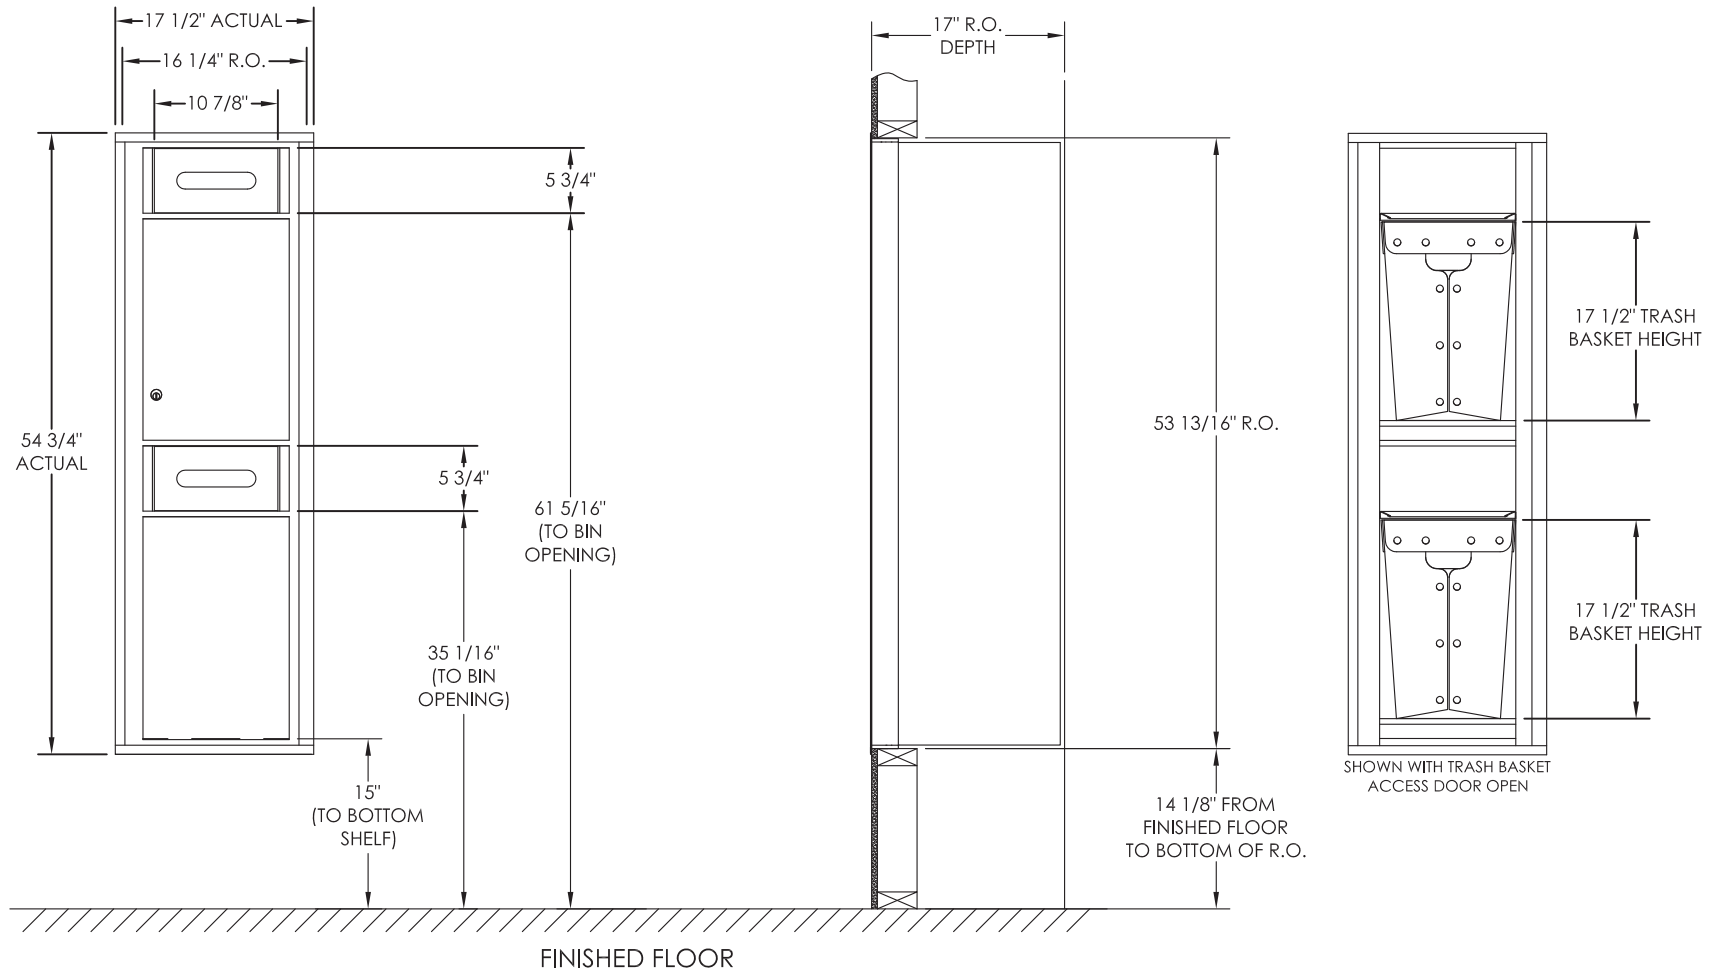

versatile™ 4C Trash/Recycling Bin, 4C15S-BIN

Notes:

1. 4C Trash/Recycling Bins are for private application only / not USPS Approved.
2. Module may be recessed, surface, or pedestal mounted and coordinates with Florence 4C mailbox modules, see installation manual for details.
3. Includes (2) trash/recycling compartments, (2) 10-gallon trash baskets made of recycled plastic and customized to compartments (Note: trash bag furnished by others).