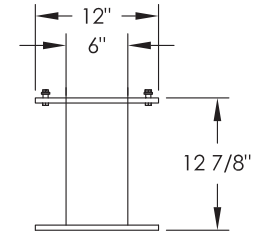

versatile™ 4C Pedestal Mount Mailbox, 4C16D-09-P

PEDESTAL DETAIL

COMPARTMENT CHART

DESCRIPTION	COMPARTMENT	COMPARTMENT SIZE	QTY.
MAILBOX	MB2	6 1/2" H x 12" W x 15" D	7
MAILBOX	MB3	10" H x 12" W x 15" D	2
OUTGOING MAIL	OM2	6 1/2" H x 12" W x 15" D	1
PARCEL	PL15	15" H x 12" W x 15" D	2

MODEL	4C16D-09-P	REV	B
SCALE	NONE	LAST REV DATE	5/14/2014
DRAWING NUMBER	4C16D-09-PCS	DRAWN BY	SDH