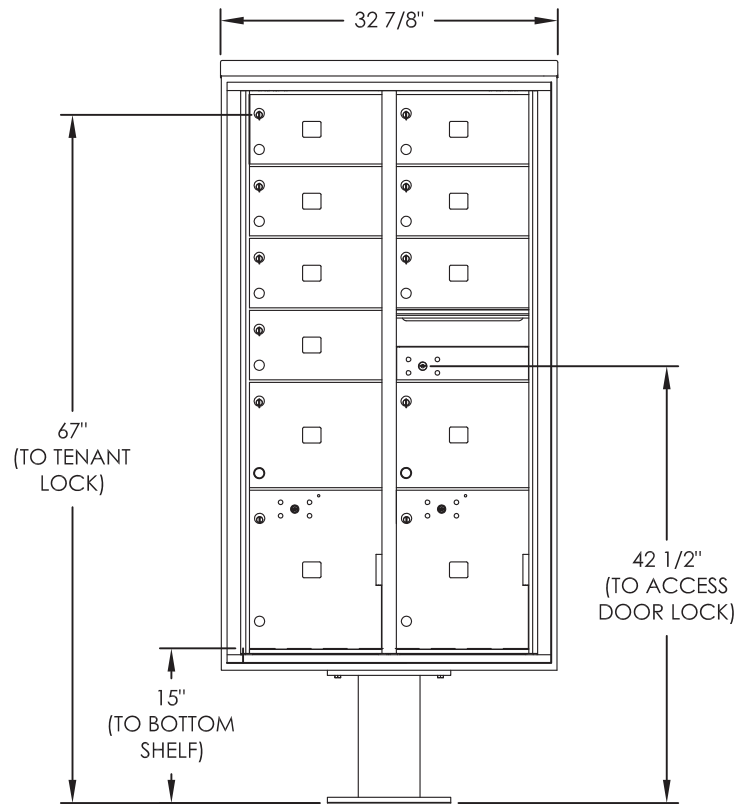

versatile™ 4C Pedestal Mount Mailbox, 4C16D-09-P

PEDESTAL DETAIL

COMPARTMENT CHART

DESCRIPTION	COMPARTMENT	COMPARTMENT SIZE	QTY.
MAILBOX	MB2	6 1/2" H x 12" W x 15" D	7
MAILBOX	MB3	10" H x 12" W x 15" D	2
OUTGOING MAIL	OM2	6 1/2" H x 12" W x 15" D	1
PARCEL	PL15	15" H x 12" W x 15" D	2

NOTES:

1. 4C pedestal units are for private applications only / not USPS Approved.
2. May be installed outside or inside - see foundation specification details within the 4C Installation Manual.

PRODUCT SERIES: VERSATILE™ 4C PEDESTAL MOUNT MAILBOX

MODEL	4C16D-09-P	REV	B
SCALE	NONE	LAST REV DATE	5/14/2014
DRAWING NUMBER	4C16D-09-PCS	DRAWN BY	SDH