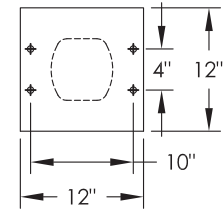

versatile™ 4C Pedestal Mount Mailbox, 4C16D-09-P

PEDESTAL DETAIL

COMPARTMENT CHART

DESCRIPTION	COMPARTMENT	COMPARTMENT SIZE	QTY.
MAILBOX	MB2	6 1/2" H x 12" W x 15" D	7
MAILBOX	MB3	10" H x 12" W x 15" D	2
OUTGOING MAIL	OM2	6 1/2" H x 12" W x 15" D	1
PARCEL	PL15	15" H x 12" W x 15" D	2

MODEL	4C16D-09-P	REV	B
SCALE	NONE	LAST REV DATE	5/14/2014
DRAWING NUMBER	4C16D-09-PCS	DRAWN BY	SDH