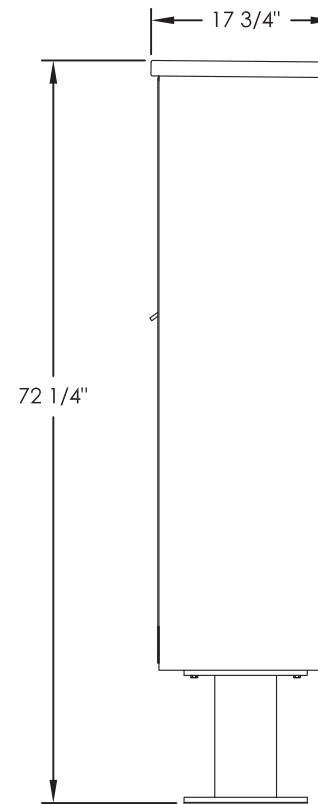

versatile™ 4C Pedestal Mount Mailbox, 4C16D-09-P

PEDESTAL DETAIL

COMPARTMENT CHART

DESCRIPTION	COMPARTMENT	COMPARTMENT SIZE	QTY.
MAILBOX	MB2	6 1/2" H x 12" W x 15" D	7
MAILBOX	MB3	10" H x 12" W x 15" D	2
OUTGOING MAIL	OM2	6 1/2" H x 12" W x 15" D	1
PARCEL	PL15	15" H x 12" W x 15" D	2

MODEL	4C16D-09-P	REV	B
SCALE	NONE	LAST REV DATE	5/14/2014
DRAWING NUMBER	4C16D-09-PCS	DRAWN BY	SDH