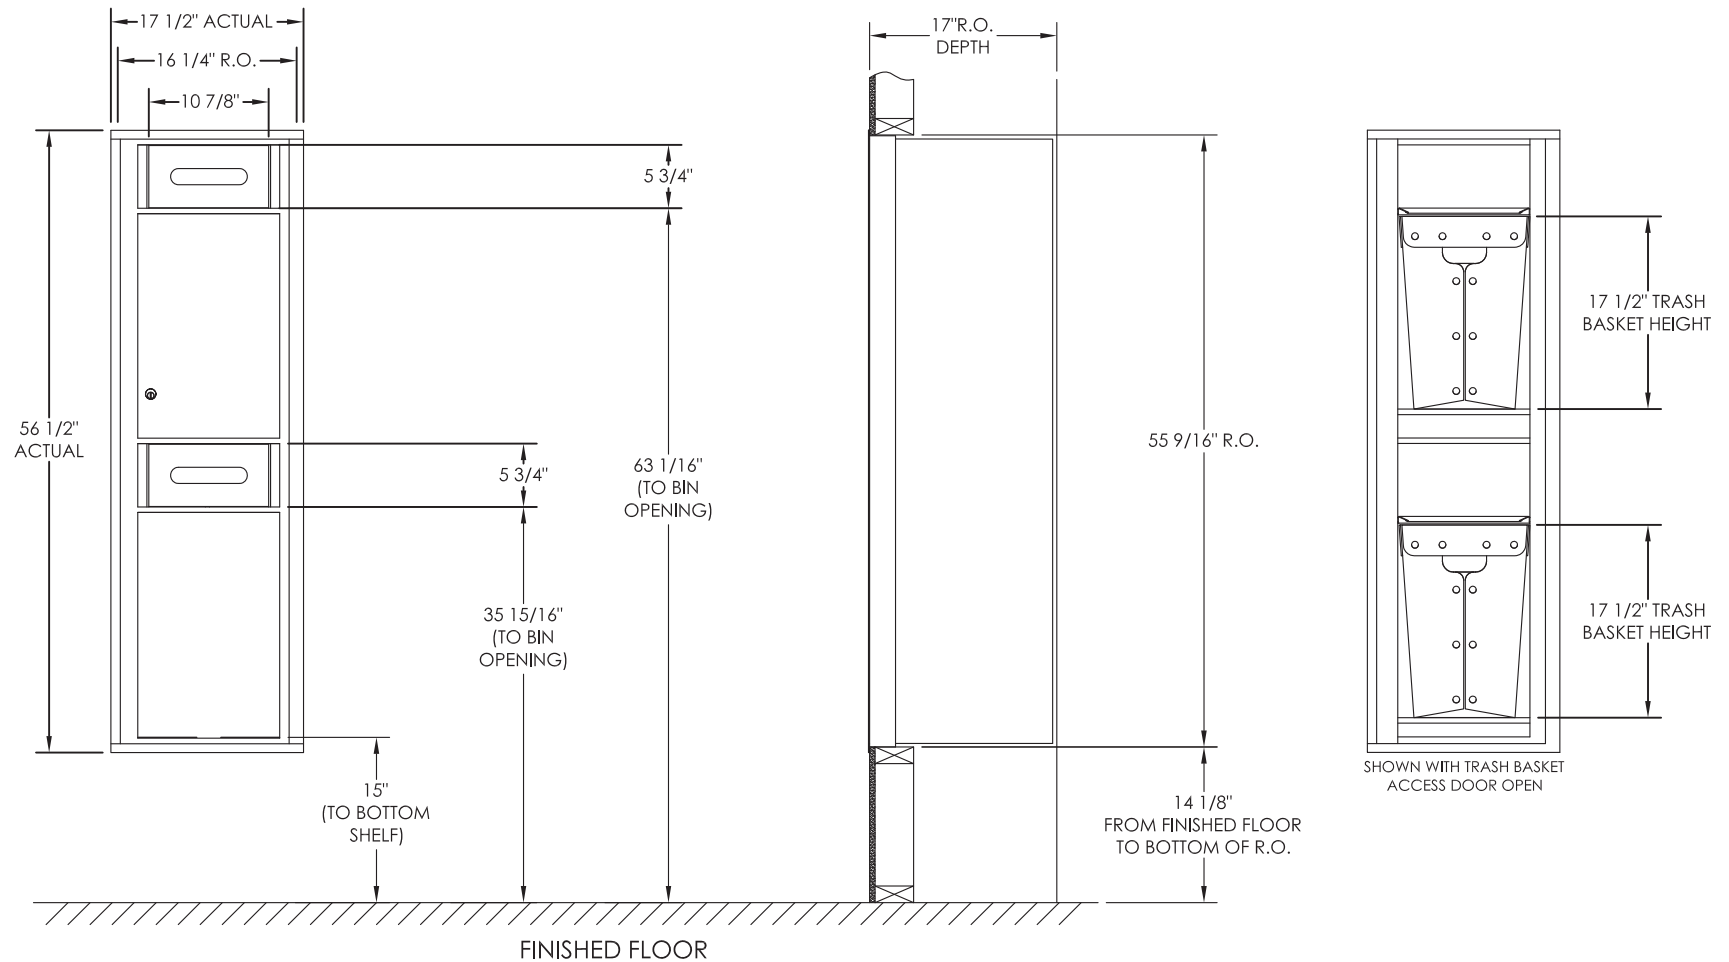

versatile™ 4C Trash/Recycling Bin, 4C16S-BIN

Notes:

1. 4C Trash/Recycling Bins are for private application only / not USPS Approved.
2. Module may be recessed, surface, or pedestal mounted and coordinates with Florence 4C mailbox modules, see installation manual for details.
3. Includes (2) trash/recycling compartments, (2) 10-gallon trash baskets made of recycled plastic and customized to compartments (Note: trash bag furnished by others).

MODEL	4C16S-BIN	REV	B
SCALE	NONE	LAST REV DATE	6/17/14
DRAWING NUMBER	4C16S-BINCS		
DRAWN BY	AFD		