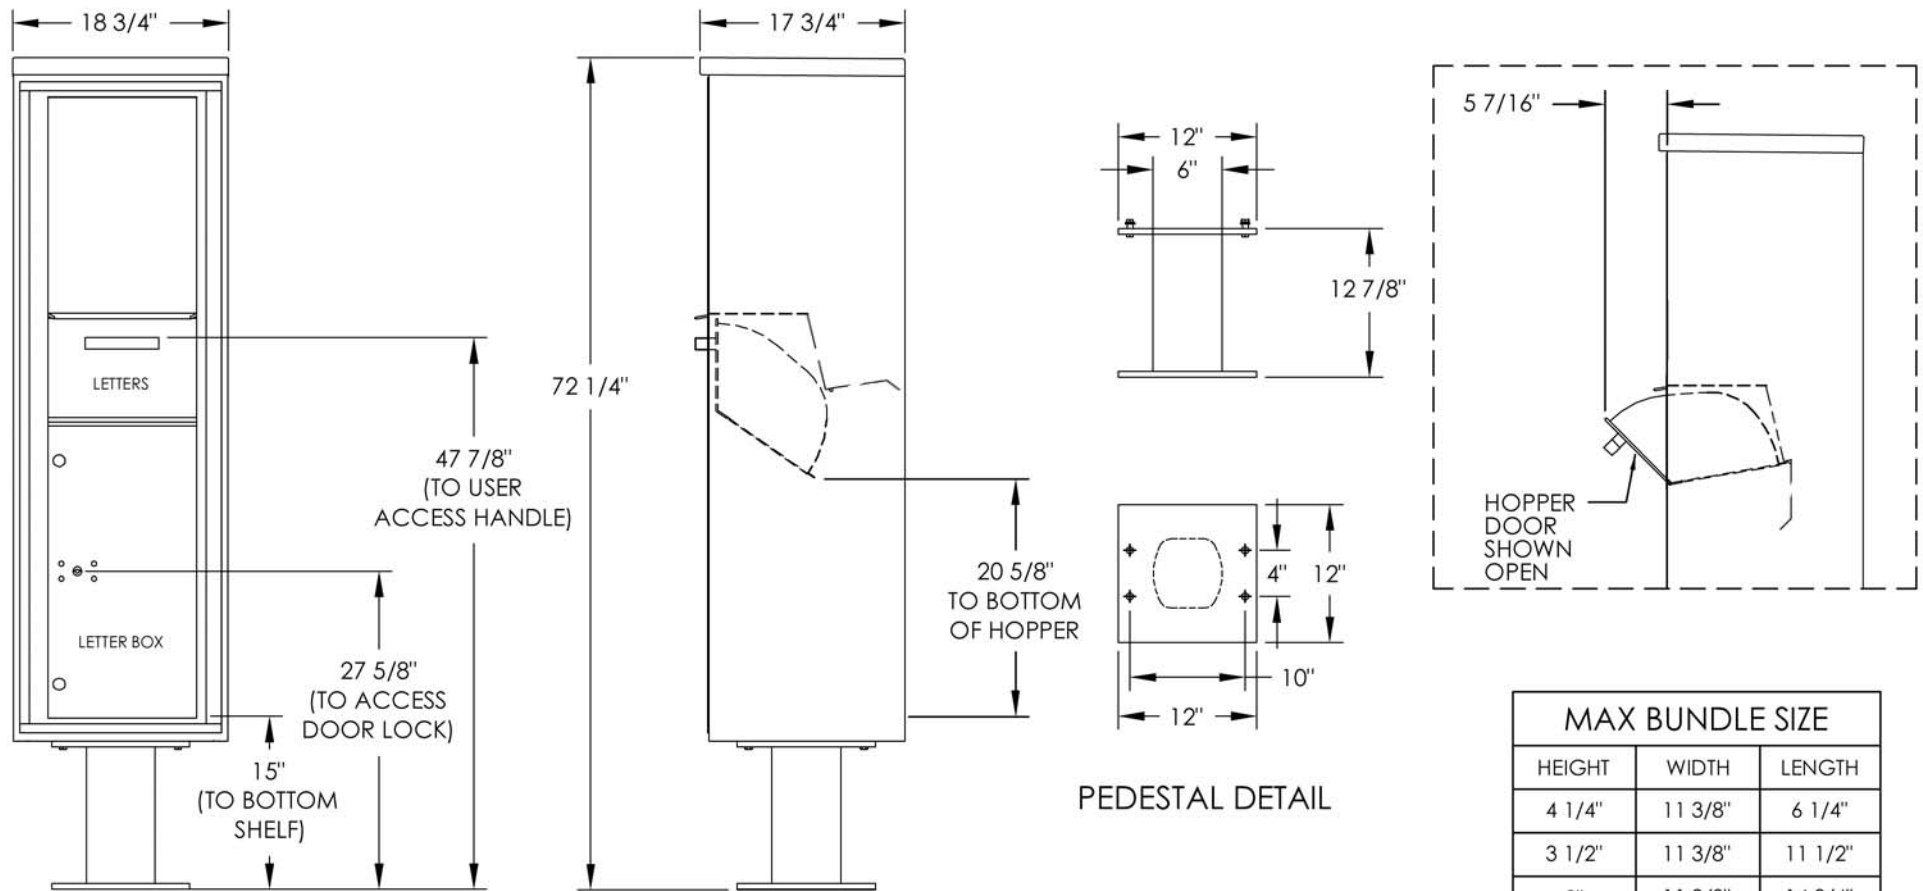

versatile 4C Pedestal Mount Collection Box, 4C16S-HOP-P

PEDESTAL DETAIL

MAX BUNDLE SIZE		
HEIGHT	WIDTH	LENGTH
4 1/4"	11 3/8"	6 1/4"
3 1/2"	11 3/8"	11 1/2"
3"	11 3/8"	14 3/4"
2 1/2"	11 3/8"	14 3/4"

NOTES:

1. 4C pedestal units are for private applications only / not USPS Approved.
2. May be installed outside or inside - see foundation specification details within the 4C Installation Manual.
3. Collection Box compartment size is 20 5/8" H x 12" W x 15"D.
4. Fixed top panel is for security purposes and is not usable.

PRODUCT SERIES: VERSATILE™ 4C PEDESTAL MOUNT COLLECTION BOX

NATIONALMAILBOXES

A DIVISION OF NMHP INC.

Address: P.O. Box 13144, Wauwatosa, WI 53213
Phone Number: 1-800-676-5161
Website: www.NationalMailboxes.com

MODEL	4C16S-HOP-P	REV	C
SCALE	NONE	LAST REV DATE	7/02/14
DRAWING NUMBER	4C16S-HOP-PCS	DRAWN BY	TNS