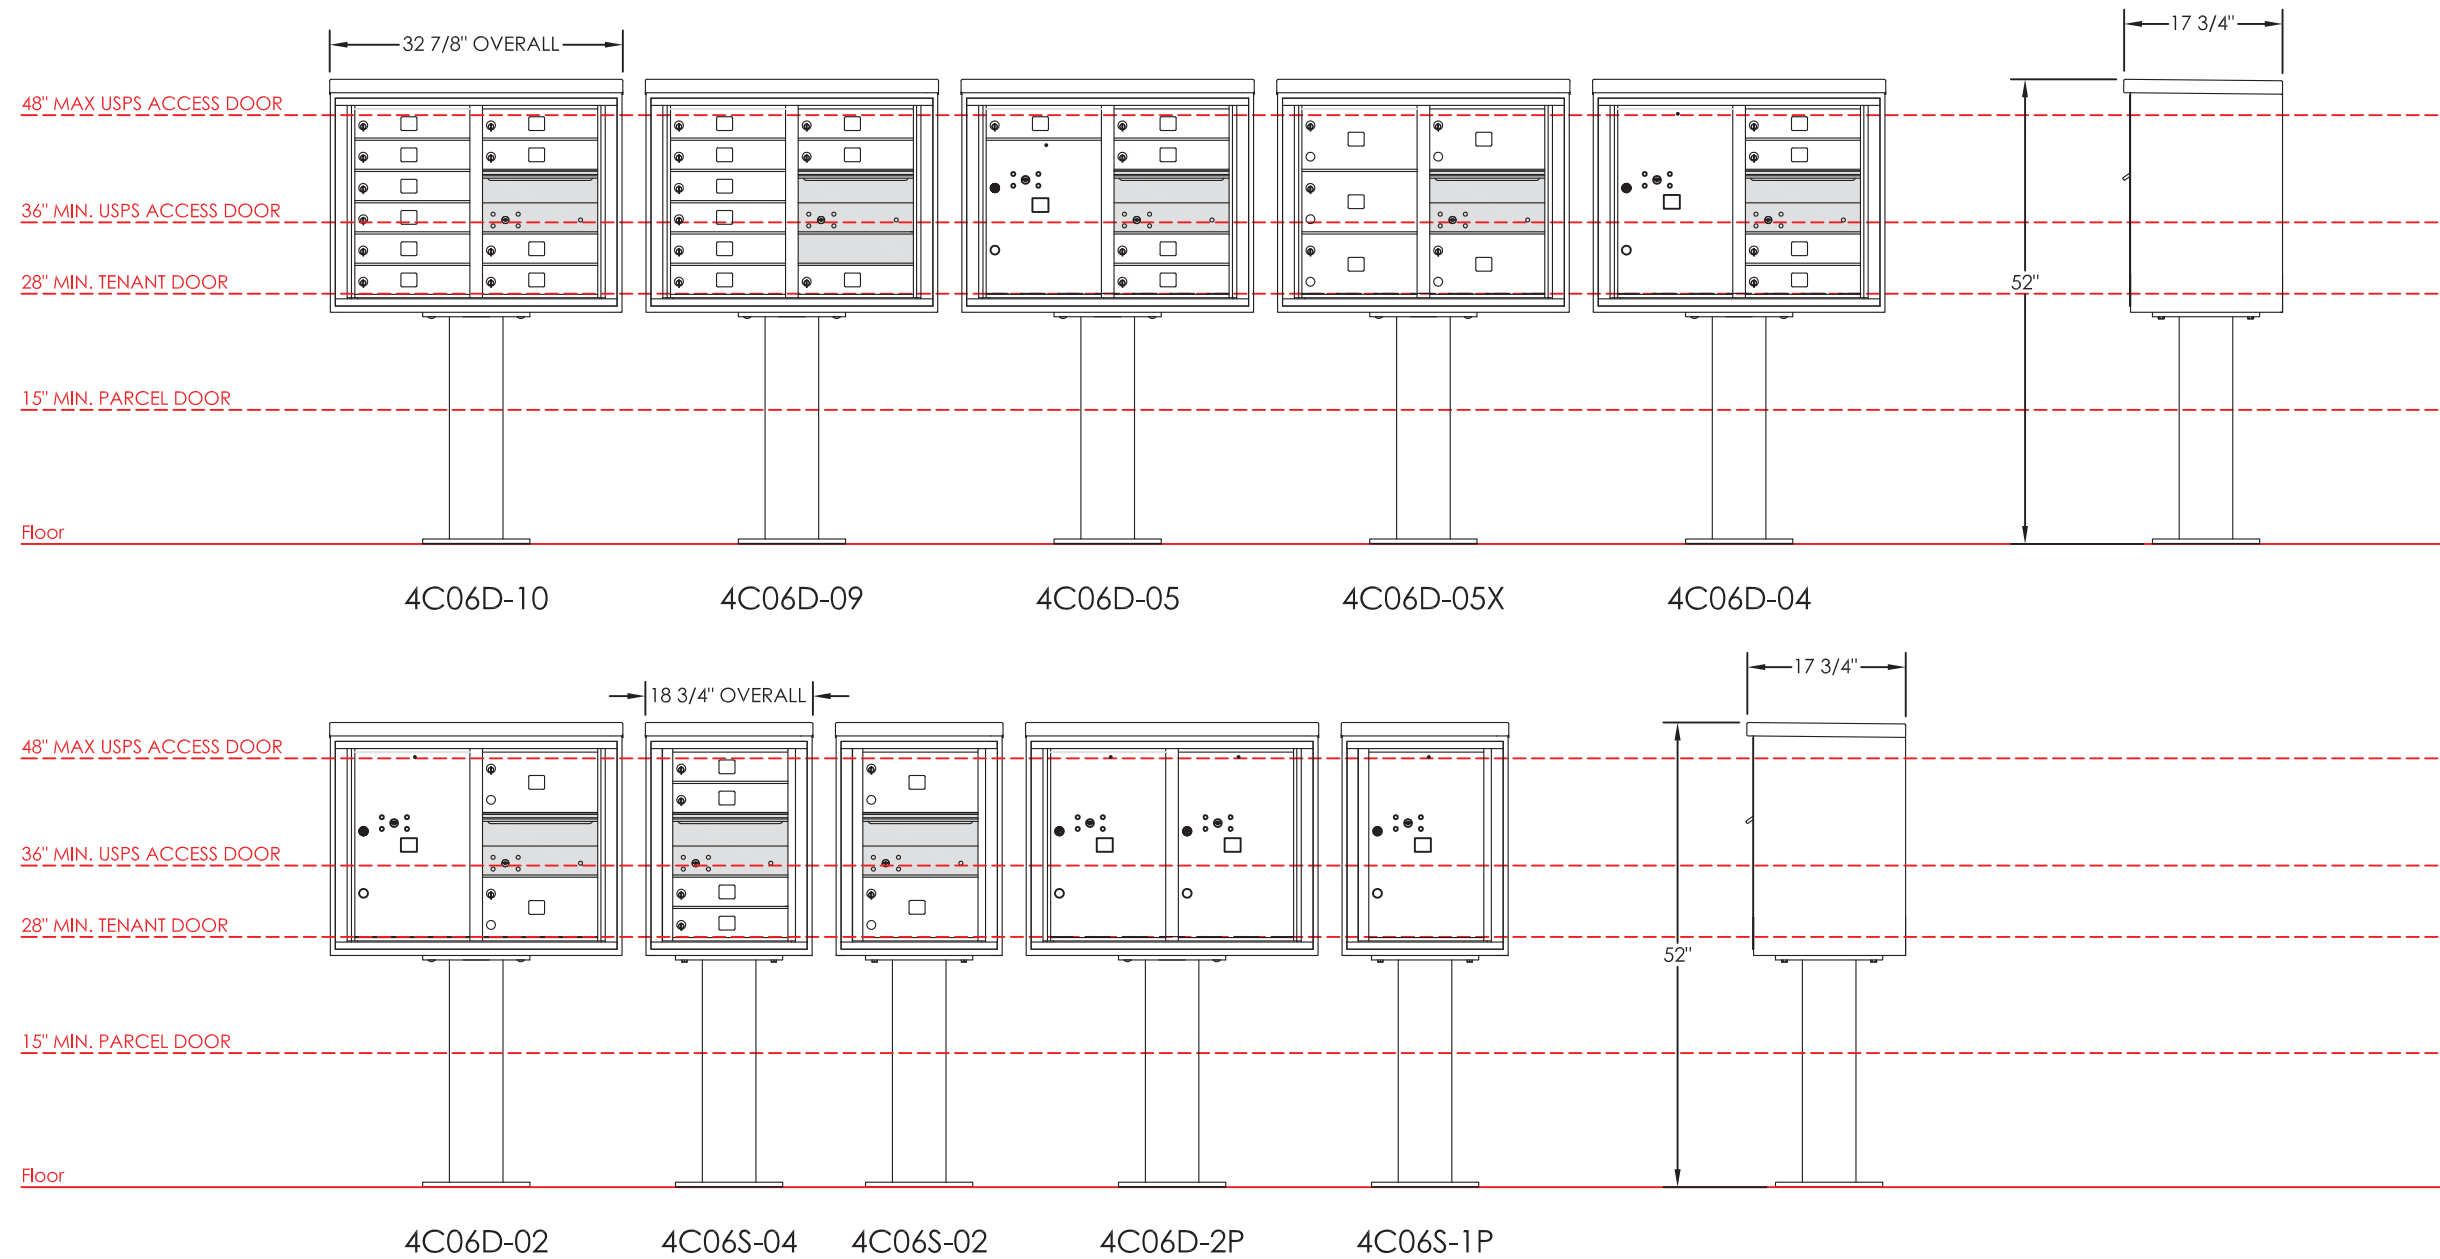

# versatile™ 4C Pedestal Mount Mailbox, 6 High Suite

**NOTES:**

1. 4C pedestal units are for private applications only / not USPS Approved.
2. May be installed outside or inside - see foundation specification details within the 4C Installation Manual.

MODEL	4C6H-P	REV	A
SCALE	NONE	LAST REV DATE	7/16/2014
DRAWING NUMBER	4C6H-PCS	DRAWN BY	AFD
		SHEET	1 OF 1