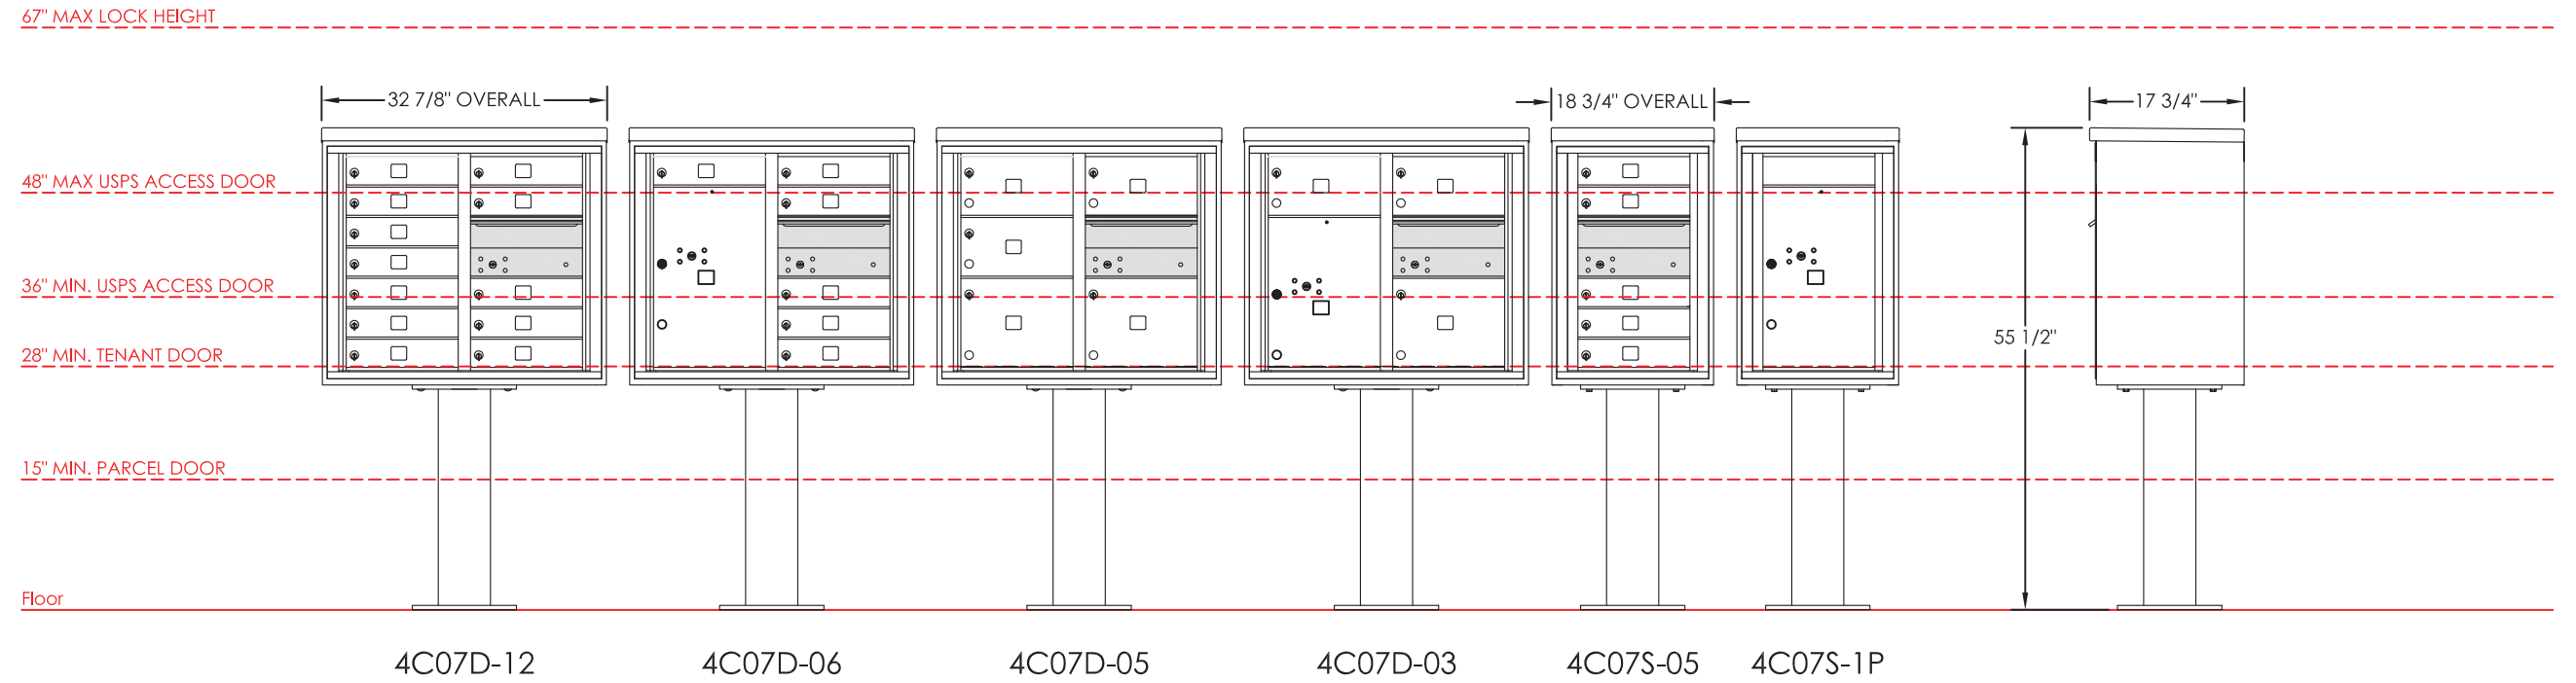

versatile™ 4C Pedestal Mount Mailbox, 7 High Suite

NOTES:

1. 4C pedestal units are for private applications only / not USPS Approved.
2. May be installed outside or inside - see foundation specification details within the 4C Installation Manual.

PRODUCT SERIES: versatile™ 4C Pedestal Mount Mailbox

Address: P.O. Box 13144, Wauwatosa, WI 53213
 Phone Number: 1-800-676-5161
 Website: www.NationalMailboxes.com

MODEL	4C7H-P	REV	A
SCALE	NONE	LAST REV DATE	7/16/2014
DRAWING NUMBER	4C7H-PCS	DRAWN BY	AFD
		SHEET	1 OF 1