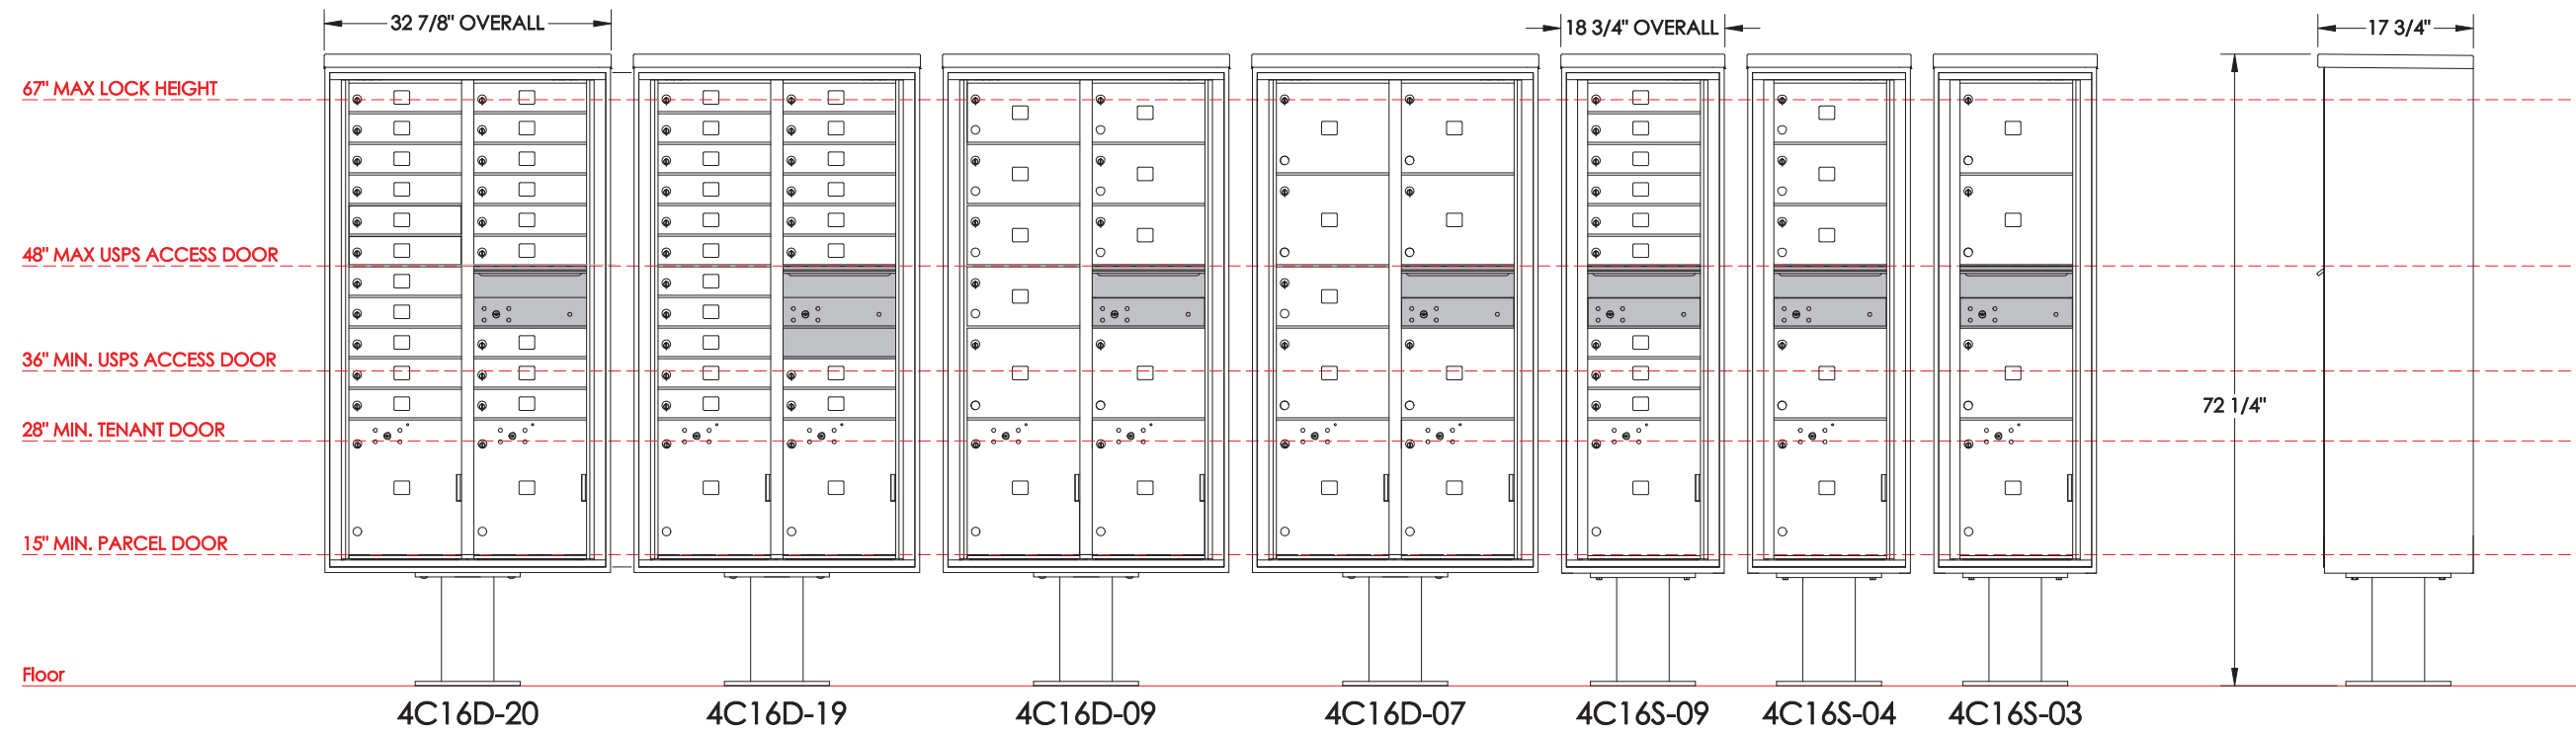

versatile™ 4C Pedestal Mount Mailbox, Max Height Suite

NOTES:

1. 4C pedestal units are for private applications only / not USPS Approved.
2. May be installed outside or inside - see foundation specification details within the 4C Installation Manual.

PRODUCT SERIES: versatile™ 4C Pedestal Mount Mailbox

Address: P.O. Box 13144, Wauwatosa, WI 53213
 Phone Number: 1-800-676-5161
 Website: www.NationalMailboxes.com

MODEL	4CMAX-P	REV	A
SCALE	NONE	LAST REV DATE	7/15/2014
DRAWING NUMBER	4CMAX-PCS	DRAWN BY	AFD
		SHEET	1 OF 1