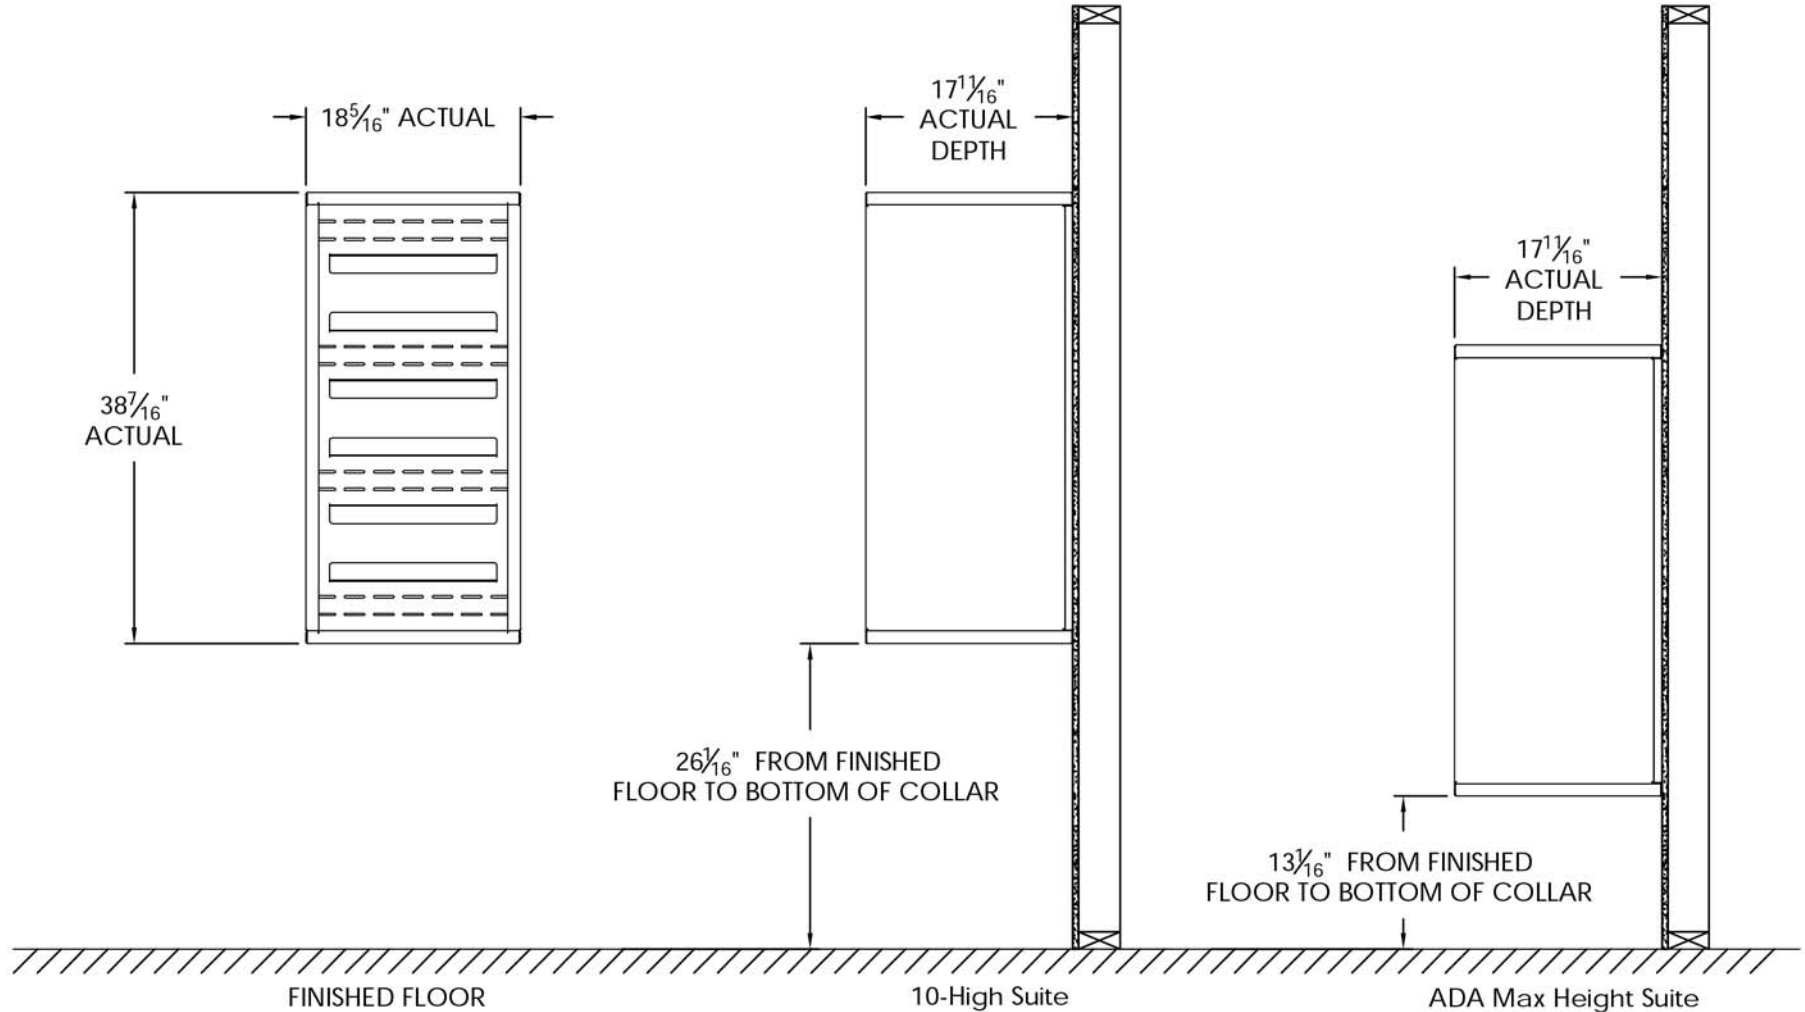

versatile™ 4C Surface Mount Collars, SM10S

Notes:

1. Designed to mount Florence Versatile™ 4C mailbox single column 10-High Suite and ADA Max Height Suite modules (sold separately).
2. For use with front loading modules only.

MODEL	SM10S	REV	C
SCALE	NONE	LAST REV DATE	7/03/2014
DRAWING NUMBER	SM10SCS	DRAWN BY	TNS